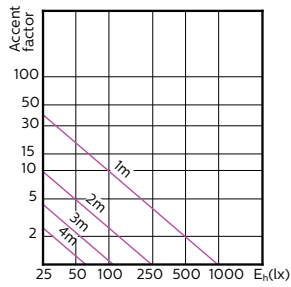

Accent Diagrams

**MASTER LEDspot ExpertColor MV 35W GU10
927 25D**