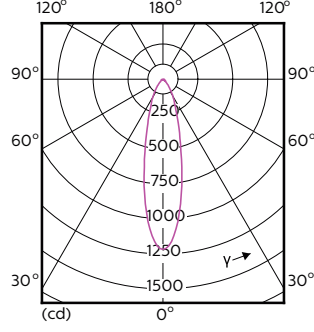

MASTER LEDspot ExpertColor MV

Order Code	Full Product Name	Fluxo		Ângulo do feixe nominal
		luminoso (nominal) (Nom.)	Intensidade luminosa (Nom.)	
70769200	MASTER LED ExpertColor LED ExpertColor 5,5-50W GU10 930 36D	375 lm	800 cd	36 °
70771500	MASTER LED ExpertColor LED ExpertColor 5,5-50W GU10 940 36D	400 lm	800 cd	36 °