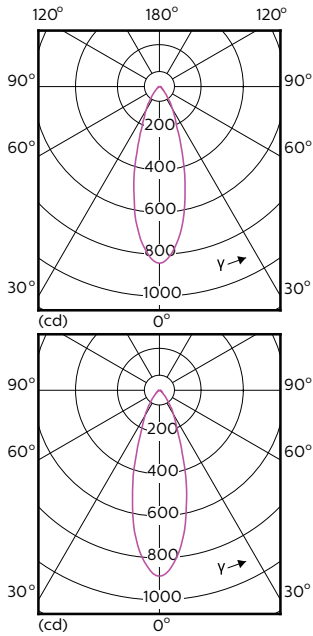

MASTER LEDspot ExpertColor MV