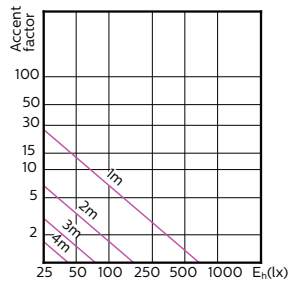

**MASTER LEDspot ExpertColor MV 35W GU10
930 36D**