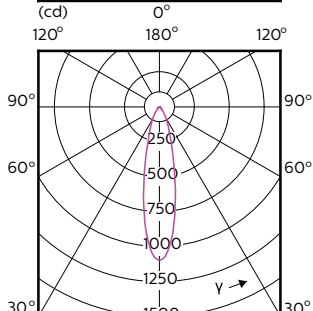

MASTER LEDspot ExpertColor MV

Order Code	Full Product Name	Fluxo		Ângulo do feixe nominal
		luminoso (nominal) (Nom.)	Intensidade luminosa (Nom.)	
70769200	MASTER LED ExpertColor LED ExpertColor 5,5-50W GU10 930 36D	375 lm	800 cd	36 °
70771500	MASTER LED ExpertColor LED ExpertColor 5,5-50W GU10 940 36D	400 lm	800 cd	36 °