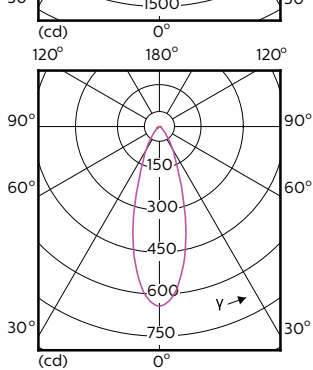

MASTER LEDspot ExpertColor MV

Order Code	Full Product Name	Fluxo		Ângulo do feixe nominal
		luminoso (nominal) (Nom.)	Intensidade luminosa (Nom.)	
70769200	MASTER LED ExpertColor LED ExpertColor 5,5-50W GU10 930 36D	375 lm	800 cd	36 °
70771500	MASTER LED ExpertColor LED ExpertColor 5,5-50W GU10 940 36D	400 lm	800 cd	36 °