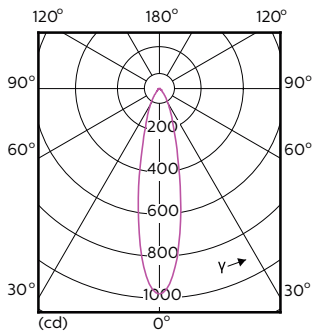

MASTER LEDspot ExpertColor MV

Order Code	Full Product Name	Fluxo		Ângulo do feixe nominal
		luminoso (nominal) (Nom.)	Intensidade luminosa (Nom.)	
70769200	MASTER LED ExpertColor LED ExpertColor 5,5-50W GU10 930 36D	375 lm	800 cd	36 °
70771500	MASTER LED ExpertColor LED ExpertColor 5,5-50W GU10 940 36D	400 lm	800 cd	36 °