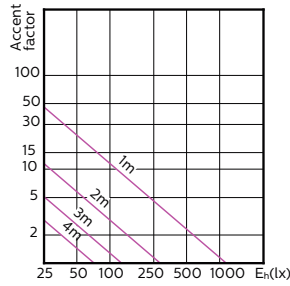

**MASTER LEDspot ExpertColor MV 50W GU10
930 25D**