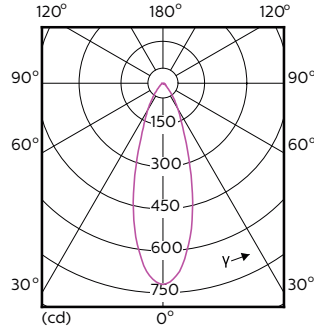

MASTER LEDspot ExpertColor MV

Order Code	Full Product Name	Fluxo		Ângulo do feixe nominal
		luminoso (nominal) (Nom.)	Intensidade luminosa (Nom.)	
70769200	MASTER LED ExpertColor LED ExpertColor 5,5-50W GU10 930 36D	375 lm	800 cd	36 °
70771500	MASTER LED ExpertColor LED ExpertColor 5,5-50W GU10 940 36D	400 lm	800 cd	36 °