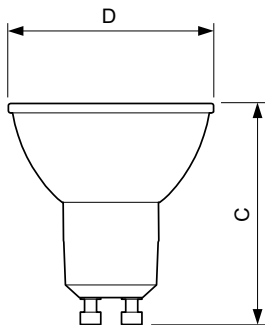

## Desenho dimensional

Product	D	C
MASTER LED ExpertColor LED ExpertColor 5.5-50W GU10 940 36D	50 mm	54 mm
MASTER LED ExpertColor LED ExpertColor 5.5-50W GU10 930 36D	50 mm	54 mm
MASTER LED ExpertColor LED ExpertColor 5.5-50W GU10 940 25D	50 mm	54 mm
MASTER LED ExpertColor LED ExpertColor 5.5-50W GU10 927 36D	50 mm	54 mm
MASTER LED ExpertColor LED ExpertColor 5.5-50W GU10 930 25D	50 mm	54 mm
MASTER LED ExpertColor LED ExpertColor 5.5-50W GU10 927 25D	50 mm	54 mm
MASTER LED ExpertColor LED ExpertColor 3.9-35W GU10 930 36D	50 mm	54 mm
MASTER LED ExpertColor LED ExpertColor 3.9-35W GU10 927 36D	50 mm	54 mm
MASTER LED ExpertColor LED ExpertColor 3.9-35W GU10 940 25D	50 mm	54 mm
MASTER LED ExpertColor LED ExpertColor 3.9-35W GU10 930 25D	50 mm	54 mm
MASTER LED ExpertColor LED ExpertColor 3.9-35W GU10 927 25D	50 mm	54 mm
MASTER LED ExpertColor LED ExpertColor 3.9-35W GU10 940 36D	50 mm	54 mm