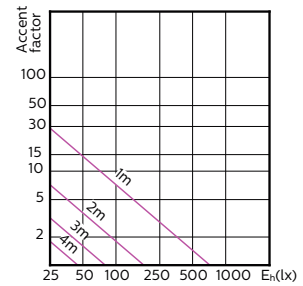

**MASTER LEDspot ExpertColor MV 35W GU10
940 36D**