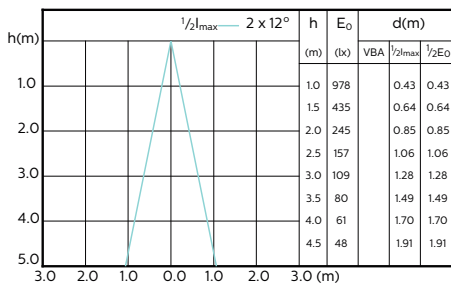

Beam Diagrams

**MASTER LEDspot ExpertColor MV 35W GU10
927 25D**