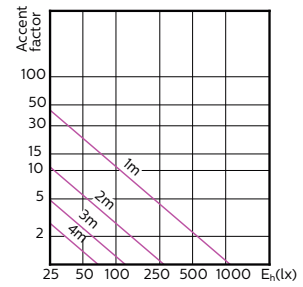

Accent Diagrams

**MASTER LEDspot ExpertColor MV 35W GU10
940 25D**