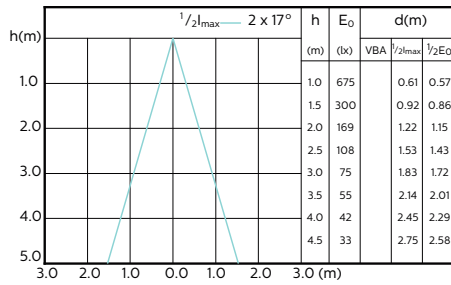

**MASTER LEDspot ExpertColor MV 35W GU10
930 36D**