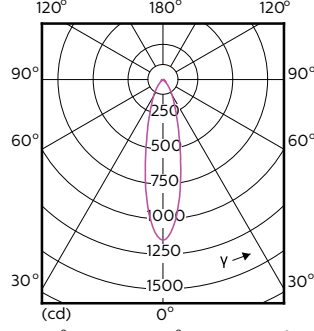

MASTER LEDspot ExpertColor MV

Order Code	Full Product Name	Fluxo		Ângulo do feixe nominal
		luminoso (nominal) (Nom.)	Intensidade luminosa (Nom.)	
70769200	MASTER LED ExpertColor LED ExpertColor 5,5-50W GU10 930 36D	375 lm	800 cd	36 °
70771500	MASTER LED ExpertColor LED ExpertColor 5,5-50W GU10 940 36D	400 lm	800 cd	36 °