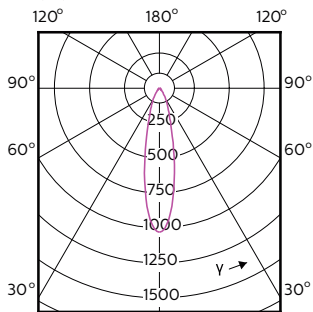

MASTER LEDspot ExpertColor MV

Order Code	Full Product Name	Fluxo		Ângulo do feixe nominal
		luminoso (nominal) (Nom.)	Intensidade luminosa (Nom.)	
70769200	MASTER LED ExpertColor LED ExpertColor 5,5-50W GU10 930 36D	375 lm	800 cd	36 °
70771500	MASTER LED ExpertColor LED ExpertColor 5,5-50W GU10 940 36D	400 lm	800 cd	36 °