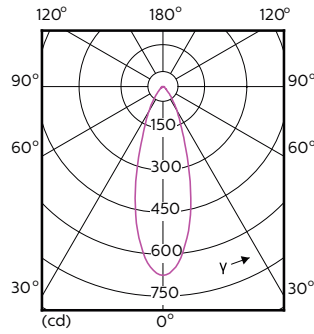

MASTER LEDspot ExpertColor MV

Order Code	Full Product Name	Fluxo		Ângulo do feixe nominal
		luminoso (nominal) (Nom.)	Intensidade luminosa (Nom.)	
70769200	MASTER LED ExpertColor LED ExpertColor 5,5-50W GU10 930 36D	375 lm	800 cd	36 °
70771500	MASTER LED ExpertColor LED ExpertColor 5,5-50W GU10 940 36D	400 lm	800 cd	36 °