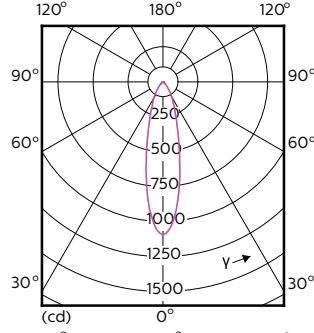

MASTER LEDspot ExpertColor MV

Order Code	Full Product Name	Fluxo		Ângulo do feixe nominal
		luminoso (nominal) (Nom.)	Intensidade luminosa (Nom.)	
70769200	MASTER LED ExpertColor LED ExpertColor 5,5-50W GU10 930 36D	375 lm	800 cd	36 °
70771500	MASTER LED ExpertColor LED ExpertColor 5,5-50W GU10 940 36D	400 lm	800 cd	36 °