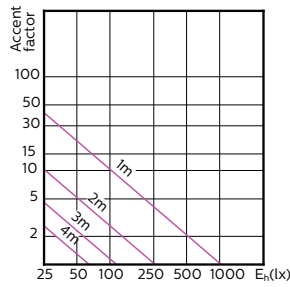

Accent Diagrams

**MASTER LEDspot ExpertColor MV 35W GU10
930 25D**