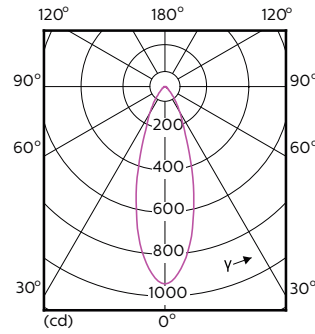

MASTER LEDspot ExpertColor MV