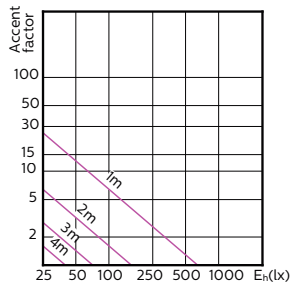

**MASTER LEDspot ExpertColor MV 35W GU10
927 36D**