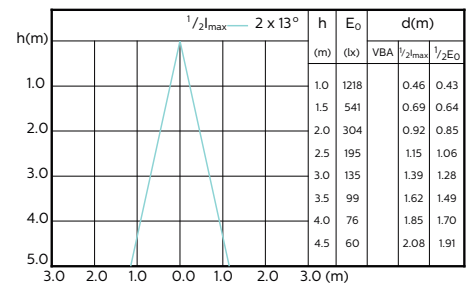

**MASTER LEDspot ExpertColor MV 50W GU10
940 25D**