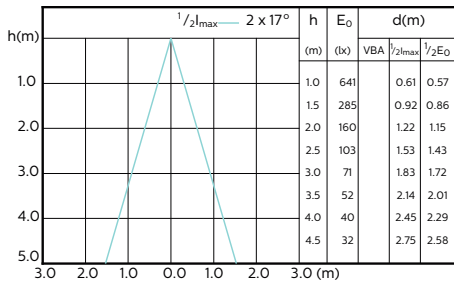

MASTER LEDspot ExpertColor MV

Beam Diagrams

**MASTER LEDspot ExpertColor MV 35W GU10
927 36D**