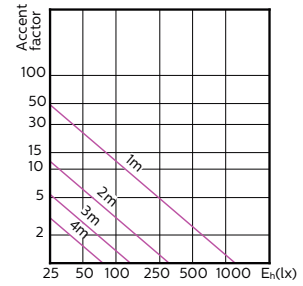

**MASTER LEDspot ExpertColor MV 50W GU10
940 25D**