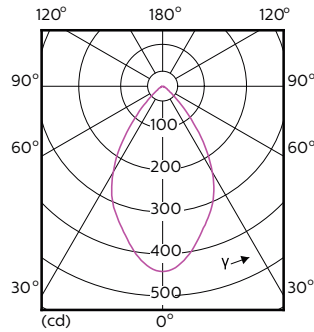

Order Code	Full Product Name	Gehäusetemperatur (max.)
75751200	MASTER LED ExpertColor LED ExpertColor 6.5-35W MR16 927 60D	90 °C
75753600	MASTER LED ExpertColor LED ExpertColor 6.5-35W MR16 930 60D	90 °C
75755000	MASTER LED ExpertColor LED ExpertColor 6.5-35W MR16 940 60D	90 °C
73877100	MASTER LED ExpertColor LED ExpertColor 6.5-35W MR16 927 24D	90 °C
73879500	MASTER LED ExpertColor LED ExpertColor 6.5-35W MR16 930 24D	90 °C
73881800	MASTER LED ExpertColor LED ExpertColor 6.5-35W MR16 940 24D	90 °C
73883200	MASTER LED ExpertColor LED ExpertColor 6.5-35W MR16 927 36D	90 °C
73885600	MASTER LED ExpertColor LED ExpertColor 6.5-35W MR16 930 36D	90 °C
73887000	MASTER LED ExpertColor LED ExpertColor 6.5-35W MR16 940 36D	90 °C
73871900	MASTER LED ExpertColor LED ExpertColor 6.5-35W MR16 927 10D	90 °C
73873300	MASTER LED ExpertColor LED ExpertColor 6.5-35W MR16 930 10D	90 °C
73875700	MASTER LED ExpertColor LED ExpertColor 6.5-35W MR16 940 10D	90 °C
73538100	MASTER LED ExpertColor LED ExpertColor 7.5-43W MR16 927 24D	93 °C
73540400	MASTER LED ExpertColor LED ExpertColor 7.5-43W MR16 930 24D	93 °C
73542800	MASTER LED ExpertColor LED ExpertColor 7.5-43W MR16 940 24D	93 °C
73544200	MASTER LED ExpertColor LED ExpertColor 7.5-43W MR16 927 36D	93 °C
73546600	MASTER LED ExpertColor LED ExpertColor 7.5-43W MR16 930 36D	93 °C
73548000	MASTER LED ExpertColor LED ExpertColor 7.5-43W MR16 940 36D	93 °C