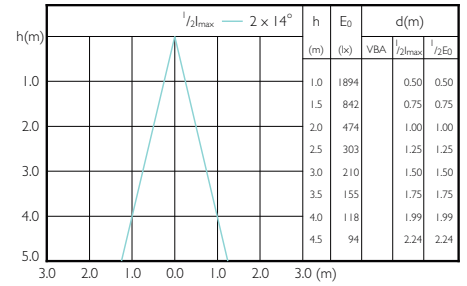

MAS LEDspotLV 43W GU5-3 940 36D MR16