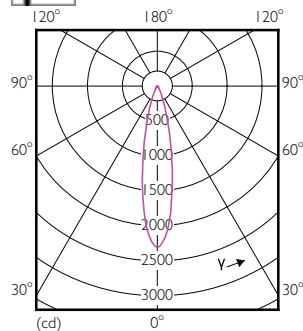

Order Code	Full Product Name	Gehäusetemperatur (max.)
75751200	MASTER LED ExpertColor LED ExpertColor 6.5-35W MR16 927 60D	90 °C
75753600	MASTER LED ExpertColor LED ExpertColor 6.5-35W MR16 930 60D	90 °C
75755000	MASTER LED ExpertColor LED ExpertColor 6.5-35W MR16 940 60D	90 °C
73877100	MASTER LED ExpertColor LED ExpertColor 6.5-35W MR16 927 24D	90 °C
73879500	MASTER LED ExpertColor LED ExpertColor 6.5-35W MR16 930 24D	90 °C
73881800	MASTER LED ExpertColor LED ExpertColor 6.5-35W MR16 940 24D	90 °C
73883200	MASTER LED ExpertColor LED ExpertColor 6.5-35W MR16 927 36D	90 °C
73885600	MASTER LED ExpertColor LED ExpertColor 6.5-35W MR16 930 36D	90 °C
73887000	MASTER LED ExpertColor LED ExpertColor 6.5-35W MR16 940 36D	90 °C
73871900	MASTER LED ExpertColor LED ExpertColor 6.5-35W MR16 927 10D	90 °C
73873300	MASTER LED ExpertColor LED ExpertColor 6.5-35W MR16 930 10D	90 °C
73875700	MASTER LED ExpertColor LED ExpertColor 6.5-35W MR16 940 10D	90 °C
73538100	MASTER LED ExpertColor LED ExpertColor 7.5-43W MR16 927 24D	93 °C
73540400	MASTER LED ExpertColor LED ExpertColor 7.5-43W MR16 930 24D	93 °C
73542800	MASTER LED ExpertColor LED ExpertColor 7.5-43W MR16 940 24D	93 °C
73544200	MASTER LED ExpertColor LED ExpertColor 7.5-43W MR16 927 36D	93 °C
73546600	MASTER LED ExpertColor LED ExpertColor 7.5-43W MR16 930 36D	93 °C
73548000	MASTER LED ExpertColor LED ExpertColor 7.5-43W MR16 940 36D	93 °C