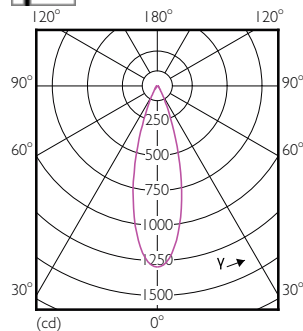

Order Code	Full Product Name	Gehäusetemperatur (max.)
75751200	MASTER LED ExpertColor LED ExpertColor 6.5-35W MR16 927 60D	90 °C
75753600	MASTER LED ExpertColor LED ExpertColor 6.5-35W MR16 930 60D	90 °C
75755000	MASTER LED ExpertColor LED ExpertColor 6.5-35W MR16 940 60D	90 °C
73877100	MASTER LED ExpertColor LED ExpertColor 6.5-35W MR16 927 24D	90 °C
73879500	MASTER LED ExpertColor LED ExpertColor 6.5-35W MR16 930 24D	90 °C
73881800	MASTER LED ExpertColor LED ExpertColor 6.5-35W MR16 940 24D	90 °C
73883200	MASTER LED ExpertColor LED ExpertColor 6.5-35W MR16 927 36D	90 °C
73885600	MASTER LED ExpertColor LED ExpertColor 6.5-35W MR16 930 36D	90 °C
73887000	MASTER LED ExpertColor LED ExpertColor 6.5-35W MR16 940 36D	90 °C
73871900	MASTER LED ExpertColor LED ExpertColor 6.5-35W MR16 927 10D	90 °C
73873300	MASTER LED ExpertColor LED ExpertColor 6.5-35W MR16 930 10D	90 °C
73875700	MASTER LED ExpertColor LED ExpertColor 6.5-35W MR16 940 10D	90 °C
73538100	MASTER LED ExpertColor LED ExpertColor 7.5-43W MR16 927 24D	93 °C
73540400	MASTER LED ExpertColor LED ExpertColor 7.5-43W MR16 930 24D	93 °C
73542800	MASTER LED ExpertColor LED ExpertColor 7.5-43W MR16 940 24D	93 °C
73544200	MASTER LED ExpertColor LED ExpertColor 7.5-43W MR16 927 36D	93 °C
73546600	MASTER LED ExpertColor LED ExpertColor 7.5-43W MR16 930 36D	93 °C
73548000	MASTER LED ExpertColor LED ExpertColor 7.5-43W MR16 940 36D	93 °C