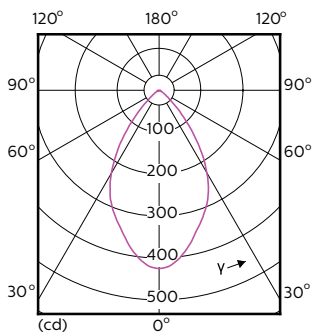

Order Code	Full Product Name	Gehäusetemperatur (max.)
75751200	MASTER LED ExpertColor LED ExpertColor 6.5-35W MR16 927 60D	90 °C
75753600	MASTER LED ExpertColor LED ExpertColor 6.5-35W MR16 930 60D	90 °C
75755000	MASTER LED ExpertColor LED ExpertColor 6.5-35W MR16 940 60D	90 °C
73877100	MASTER LED ExpertColor LED ExpertColor 6.5-35W MR16 927 24D	90 °C
73879500	MASTER LED ExpertColor LED ExpertColor 6.5-35W MR16 930 24D	90 °C
73881800	MASTER LED ExpertColor LED ExpertColor 6.5-35W MR16 940 24D	90 °C
73883200	MASTER LED ExpertColor LED ExpertColor 6.5-35W MR16 927 36D	90 °C
73885600	MASTER LED ExpertColor LED ExpertColor 6.5-35W MR16 930 36D	90 °C
73887000	MASTER LED ExpertColor LED ExpertColor 6.5-35W MR16 940 36D	90 °C
73871900	MASTER LED ExpertColor LED ExpertColor 6.5-35W MR16 927 10D	90 °C
73873300	MASTER LED ExpertColor LED ExpertColor 6.5-35W MR16 930 10D	90 °C
73875700	MASTER LED ExpertColor LED ExpertColor 6.5-35W MR16 940 10D	90 °C
73538100	MASTER LED ExpertColor LED ExpertColor 7.5-43W MR16 927 24D	93 °C
73540400	MASTER LED ExpertColor LED ExpertColor 7.5-43W MR16 930 24D	93 °C
73542800	MASTER LED ExpertColor LED ExpertColor 7.5-43W MR16 940 24D	93 °C
73544200	MASTER LED ExpertColor LED ExpertColor 7.5-43W MR16 927 36D	93 °C
73546600	MASTER LED ExpertColor LED ExpertColor 7.5-43W MR16 930 36D	93 °C
73548000	MASTER LED ExpertColor LED ExpertColor 7.5-43W MR16 940 36D	93 °C