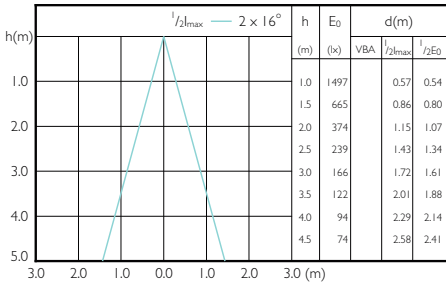

MASTER LEDspot MR16 ExpertColor

Accent Diagrams

MAS LEDspotLV 43W GU5-3 927 36D MR16