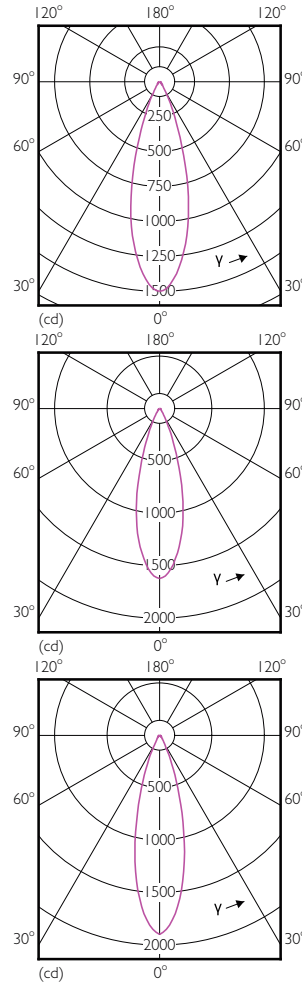

MASTER LEDspot MR16 ExpertColor