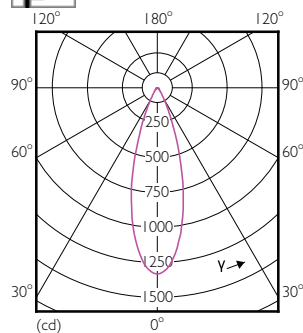

Order Code	Full Product Name	Gehäusetemperatur (max.)
75751200	MASTER LED ExpertColor LED ExpertColor 6.5-35W MR16 927 60D	90 °C
75753600	MASTER LED ExpertColor LED ExpertColor 6.5-35W MR16 930 60D	90 °C
75755000	MASTER LED ExpertColor LED ExpertColor 6.5-35W MR16 940 60D	90 °C
73877100	MASTER LED ExpertColor LED ExpertColor 6.5-35W MR16 927 24D	90 °C
73879500	MASTER LED ExpertColor LED ExpertColor 6.5-35W MR16 930 24D	90 °C
73881800	MASTER LED ExpertColor LED ExpertColor 6.5-35W MR16 940 24D	90 °C
73883200	MASTER LED ExpertColor LED ExpertColor 6.5-35W MR16 927 36D	90 °C
73885600	MASTER LED ExpertColor LED ExpertColor 6.5-35W MR16 930 36D	90 °C
73887000	MASTER LED ExpertColor LED ExpertColor 6.5-35W MR16 940 36D	90 °C
73871900	MASTER LED ExpertColor LED ExpertColor 6.5-35W MR16 927 10D	90 °C
73873300	MASTER LED ExpertColor LED ExpertColor 6.5-35W MR16 930 10D	90 °C
73875700	MASTER LED ExpertColor LED ExpertColor 6.5-35W MR16 940 10D	90 °C
73538100	MASTER LED ExpertColor LED ExpertColor 7.5-43W MR16 927 24D	93 °C
73540400	MASTER LED ExpertColor LED ExpertColor 7.5-43W MR16 930 24D	93 °C
73542800	MASTER LED ExpertColor LED ExpertColor 7.5-43W MR16 940 24D	93 °C
73544200	MASTER LED ExpertColor LED ExpertColor 7.5-43W MR16 927 36D	93 °C
73546600	MASTER LED ExpertColor LED ExpertColor 7.5-43W MR16 930 36D	93 °C
73548000	MASTER LED ExpertColor LED ExpertColor 7.5-43W MR16 940 36D	93 °C