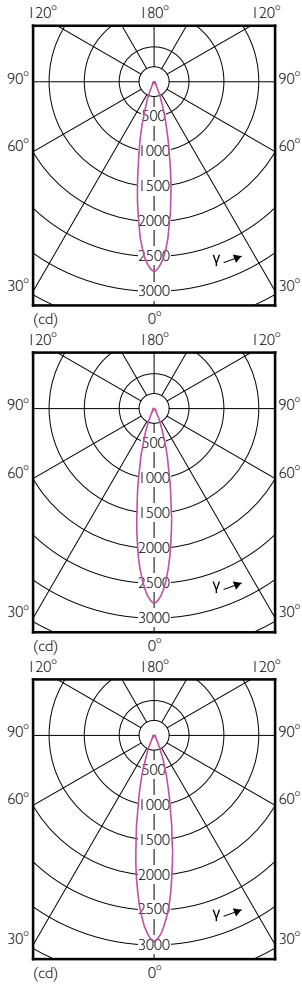

MASTER LEDspot MR16 ExpertColor