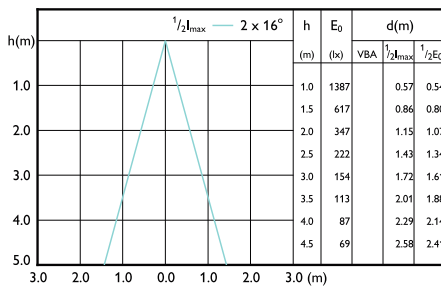

Light Technical

Order Code	Full Product Name	Beam Angle (Nom)	Luminous Intensity (Nom)
929003077008	MAS LED MR16 ExpertColor 6.7-50W 927 24D	24 degree(s)	2,200 cd
929003077308	MAS LED MR16 ExpertColor 6.7-50W 927 36D	36 degree(s)	1,350 cd

MASTER LEDspot ExpertColor LV

Accent Diagrams

Accent Diagram - MAS LED MR16 ExpertColor
6.7-50W 927 36D

Accent Diagram - MAS LED MR16 ExpertColor
6.7-50W 927 24D

Beam Diagrams

Beam diagram - MAS LED MR16 ExpertColor
6.7-50W 927 24D