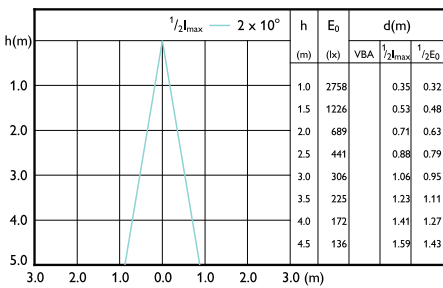

Light Technical

Order Code	Full Product Name	Beam Angle (Nom)	Luminous Intensity (Nom)
929003077008	MAS LED MR16 ExpertColor 6.7-50W 927 24D	24 degree(s)	2,200 cd
929003077308	MAS LED MR16 ExpertColor 6.7-50W 927 36D	36 degree(s)	1,350 cd

MASTER LEDspot ExpertColor LV

Accent Diagrams

Accent Diagram - MAS LED MR16 ExpertColor
6.7-50W 927 36D

Accent Diagram - MAS LED MR16 ExpertColor
6.7-50W 927 24D

Beam Diagrams

Beam diagram - MAS LED MR16 ExpertColor
6.7-50W 927 24D