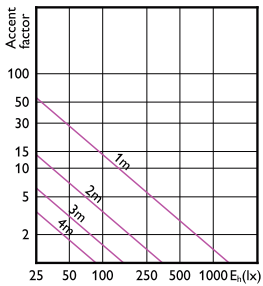

Accent Diagrams

Accent Diagram - MAS LED MR16 ExpertColor
6.7-50W 927 36D