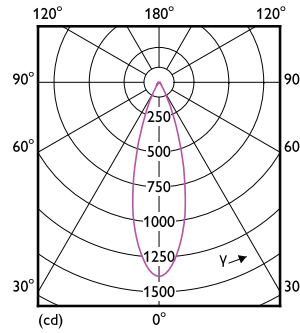

MASTER LEDspot ExpertColor LV