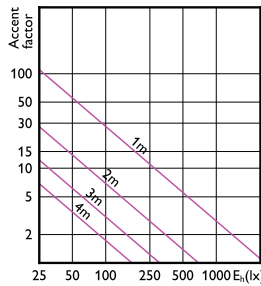

Accent Diagram - MAS LED MR16 ExpertColor
6.7-50W 927 24D

Accent Diagrams