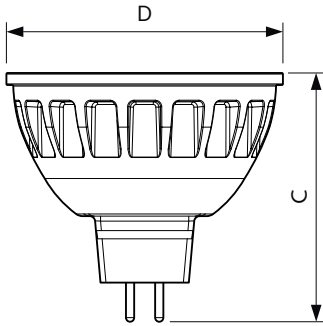

Dimensional drawing

Product	D	C
MAS LED MR16 ExpertColor 6.7-50W 927 24D	50.5 mm	46 mm
MAS LED MR16 ExpertColor 6.7-50W 927 36D	50.5 mm	46 mm

General Information

Cap-Base	GU5.3
Switching Cycle	50,000
Nominal lifetime	40,000 hour(s)