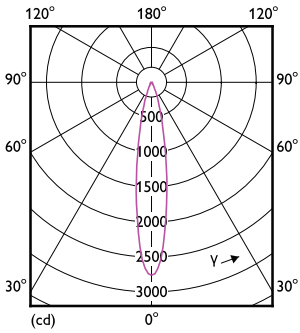

MASTER LEDspot ExpertColor LV