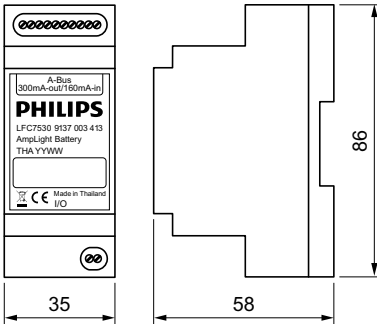

Versions

LFC7530 AmpLight Battery

LFC7590/00 Surge Guard

LCU7725/00 Coded Mains Transformer LN

Cabinet Controls

Dimensional drawing

Product

LFC7530 AmpLight Battery

Product details

LFC7590/00 Surge Guard front