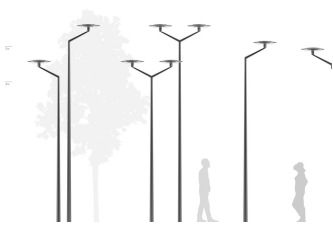

CitySphere uithouders

Productgegevens

CITYSPHERE_BRACKET_60-
DPP.tiff