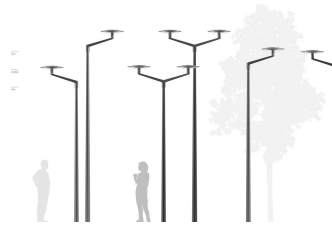

CITYSPHERE_BRACKET_76-
DPP.tiff