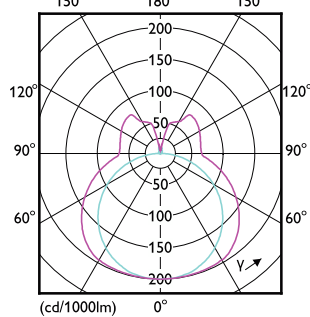

Keurmerken en classificaties

Order Code	Full Product Name	Energieverbruik kWh/ 1.000 uur
8718696739662	CorePro LED PLL HF 16.5W 830 4P 2G11	17 kWh
8718696739747	CorePro LED PLL HF 16.5W 840 4P 2G11	17 kWh
8718696739761	CorePro LED PLL HF 16.5W 865 4P 2G11	17 kWh
8720169157071	CorePro LED PLL EM/Mains 16.5W 830 4P	17 kWh
8720169157095	CorePro LED PLL EM/Mains 16.5W 840 4P	17 kWh
8718696828397	CorePro LED PLL HF 24W 830 4P 2G11	24 kWh
8718696828410	CorePro LED PLL HF 24W 840 4P 2G11	24 kWh
8718696828434	CorePro LED PLL HF 24W 865 4P 2G11	24 kWh
8720169157118	CorePro LED PLL Mains 24W 830 4P	24 kWh
8720169157132	CorePro LED PLL Mains 24W 840 4P	24 kWh
8719514486805	CorePro LED PLL HF 12W 830 4P 2G11	12 kWh
8719514486829	CorePro LED PLL HF 12W 840 4P 2G11	12 kWh
8720169157033	CorePro LED PLL EM/Mains 12W 830 4P	12 kWh
8720169157057	CorePro LED PLL EM/Mains 12W 840 4P	12 kWh
8719514486768	CorePro LED PLL HF 8W 830 4P 2G11	8 kWh
8719514486782	CorePro LED PLL HF 8W 840 4P 2G11	8 kWh
8720169156999	CorePro LED PLL EM/Mains 8W 830 4P	8 kWh
8720169157019	CorePro LED PLL EM/Mains 8W 840 4P	8 kWh