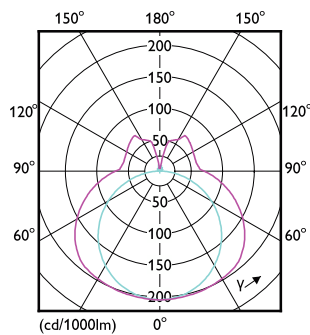

Keurmerken en classificaties

Order Code	Full Product Name	Energieverbruik kWh/ 1.000 uur
8718696739662	CorePro LED PLL HF 16.5W 830 4P 2G11	17 kWh
8718696739747	CorePro LED PLL HF 16.5W 840 4P 2G11	17 kWh
8718696739761	CorePro LED PLL HF 16.5W 865 4P 2G11	17 kWh
8720169157071	CorePro LED PLL EM/Mains 16.5W 830 4P	17 kWh
8720169157095	CorePro LED PLL EM/Mains 16.5W 840 4P	17 kWh
8718696828397	CorePro LED PLL HF 24W 830 4P 2G11	24 kWh
8718696828410	CorePro LED PLL HF 24W 840 4P 2G11	24 kWh
8718696828434	CorePro LED PLL HF 24W 865 4P 2G11	24 kWh
8720169157118	CorePro LED PLL Mains 24W 830 4P	24 kWh
8720169157132	CorePro LED PLL Mains 24W 840 4P	24 kWh
8719514486805	CorePro LED PLL HF 12W 830 4P 2G11	12 kWh
8719514486829	CorePro LED PLL HF 12W 840 4P 2G11	12 kWh
8720169157033	CorePro LED PLL EM/Mains 12W 830 4P	12 kWh
8720169157057	CorePro LED PLL EM/Mains 12W 840 4P	12 kWh
8719514486768	CorePro LED PLL HF 8W 830 4P 2G11	8 kWh
8719514486782	CorePro LED PLL HF 8W 840 4P 2G11	8 kWh
8720169156999	CorePro LED PLL EM/Mains 8W 830 4P	8 kWh
8720169157019	CorePro LED PLL EM/Mains 8W 840 4P	8 kWh