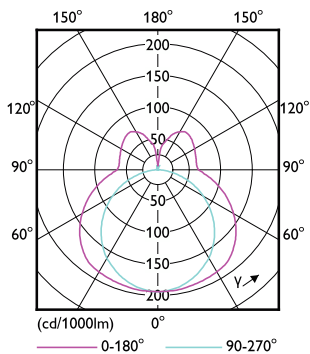

Keurmerken en classificaties

Order Code	Full Product Name	Energieverbruik kWh/ 1.000 uur
8718696739662	CorePro LED PLL HF 16.5W 830 4P 2G11	17 kWh
8718696739747	CorePro LED PLL HF 16.5W 840 4P 2G11	17 kWh
8718696739761	CorePro LED PLL HF 16.5W 865 4P 2G11	17 kWh
8720169157071	CorePro LED PLL EM/Mains 16.5W 830 4P	17 kWh
8720169157095	CorePro LED PLL EM/Mains 16.5W 840 4P	17 kWh
8718696828397	CorePro LED PLL HF 24W 830 4P 2G11	24 kWh
8718696828410	CorePro LED PLL HF 24W 840 4P 2G11	24 kWh
8718696828434	CorePro LED PLL HF 24W 865 4P 2G11	24 kWh
8720169157118	CorePro LED PLL Mains 24W 830 4P	24 kWh
8720169157132	CorePro LED PLL Mains 24W 840 4P	24 kWh
8719514486805	CorePro LED PLL HF 12W 830 4P 2G11	12 kWh
8719514486829	CorePro LED PLL HF 12W 840 4P 2G11	12 kWh
8720169157033	CorePro LED PLL EM/Mains 12W 830 4P	12 kWh
8720169157057	CorePro LED PLL EM/Mains 12W 840 4P	12 kWh
8719514486768	CorePro LED PLL HF 8W 830 4P 2G11	8 kWh
8719514486782	CorePro LED PLL HF 8W 840 4P 2G11	8 kWh
8720169156999	CorePro LED PLL EM/Mains 8W 830 4P	8 kWh
8720169157019	CorePro LED PLL EM/Mains 8W 840 4P	8 kWh