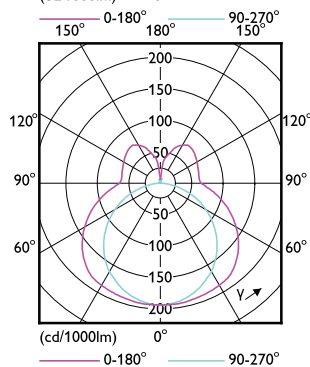

Keurmerken en classificaties

Order Code	Full Product Name	Energieverbruik kWh/ 1.000 uur
8718696739662	CorePro LED PLL HF 16.5W 830 4P 2G11	17 kWh
8718696739747	CorePro LED PLL HF 16.5W 840 4P 2G11	17 kWh
8718696739761	CorePro LED PLL HF 16.5W 865 4P 2G11	17 kWh
8720169157071	CorePro LED PLL EM/Mains 16.5W 830 4P	17 kWh
8720169157095	CorePro LED PLL EM/Mains 16.5W 840 4P	17 kWh
8718696828397	CorePro LED PLL HF 24W 830 4P 2G11	24 kWh
8718696828410	CorePro LED PLL HF 24W 840 4P 2G11	24 kWh
8718696828434	CorePro LED PLL HF 24W 865 4P 2G11	24 kWh
8720169157118	CorePro LED PLL Mains 24W 830 4P	24 kWh
8720169157132	CorePro LED PLL Mains 24W 840 4P	24 kWh
8719514486805	CorePro LED PLL HF 12W 830 4P 2G11	12 kWh
8719514486829	CorePro LED PLL HF 12W 840 4P 2G11	12 kWh
8720169157033	CorePro LED PLL EM/Mains 12W 830 4P	12 kWh
8720169157057	CorePro LED PLL EM/Mains 12W 840 4P	12 kWh
8719514486768	CorePro LED PLL HF 8W 830 4P 2G11	8 kWh
8719514486782	CorePro LED PLL HF 8W 840 4P 2G11	8 kWh
8720169156999	CorePro LED PLL EM/Mains 8W 830 4P	8 kWh
8720169157019	CorePro LED PLL EM/Mains 8W 840 4P	8 kWh