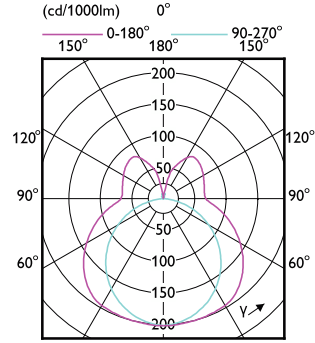

CorePro LED PLL