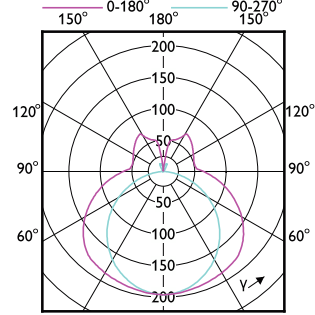

CorePro LED PLL