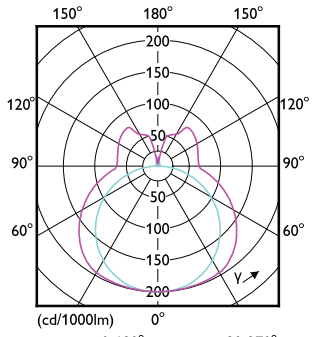

CorePro LED PLL