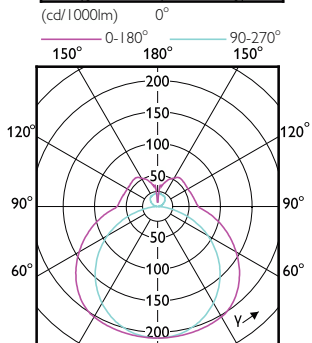

CorePro LED PLL