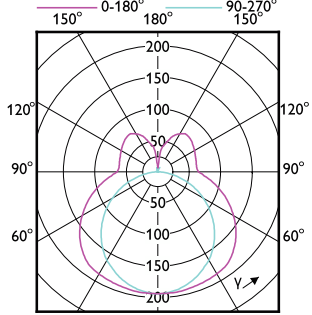

CorePro LED PLL