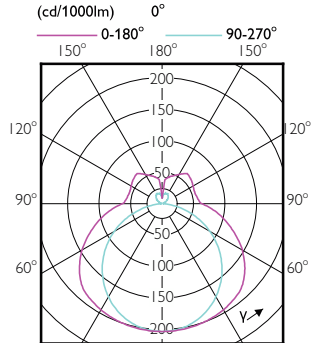

CorePro LED PLL