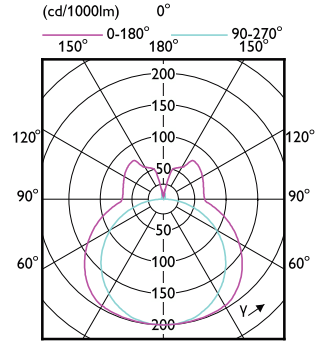

CorePro LED PLL