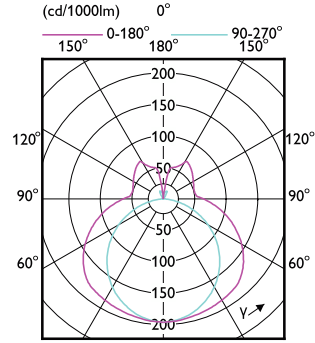

CorePro LED PLL