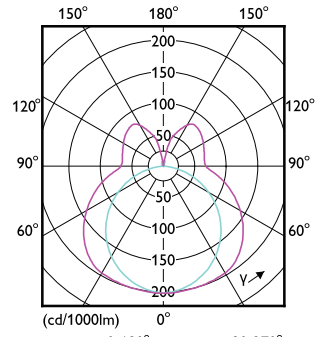

CorePro LED PLL