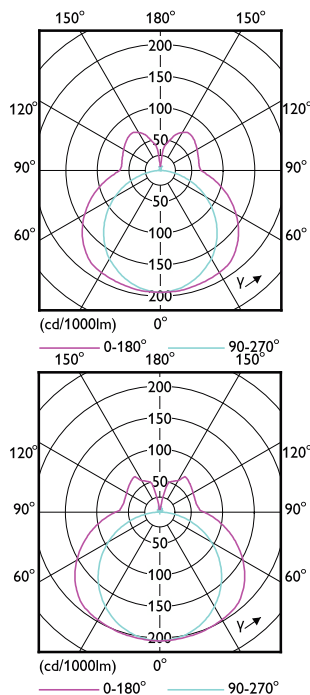

Order Code	Full Product Name	Finisaj bec
48680500	CorePro LED PLL HF 12W 830 4P 2G11	Mat
48682900	CorePro LED PLL HF 12W 840 4P 2G11	Mat
15703300	CorePro LED PLL EM/Mains 12W 830 4P	Mat
15705700	CorePro LED PLL EM/Mains 12W 840 4P	Mat
48676800	CorePro LED PLL HF 8W 830 4P 2G11	Mat
48678200	CorePro LED PLL HF 8W 840 4P 2G11	Mat
15699900	CorePro LED PLL EM/Mains 8W 830 4P	Mat
15701900	CorePro LED PLL EM/Mains 8W 840 4P	Mat

Aprobare și aplica ie

Order Code	Full Product Name	Consum de energie kWh/1000 h
73966200	CorePro LED PLL HF 16.5W 830 4P 2G11	17 kWh
73974700	CorePro LED PLL HF 16.5W 840 4P 2G11	17 kWh
73976100	CorePro LED PLL HF 16.5W 865 4P 2G11	17 kWh
15707100	CorePro LED PLL EM/Mains 16.5W 830 4P	17 kWh
15709500	CorePro LED PLL EM/Mains 16.5W 840 4P	17 kWh
82839700	CorePro LED PLL HF 24W 830 4P 2G11	24 kWh
82841000	CorePro LED PLL HF 24W 840 4P 2G11	24 kWh
15711800	CorePro LED PLL Mains 24W 830 4P	24 kWh
15713200	CorePro LED PLL Mains 24W 840 4P	24 kWh
48680500	CorePro LED PLL HF 12W 830 4P 2G11	12 kWh
48682900	CorePro LED PLL HF 12W 840 4P 2G11	12 kWh
15703300	CorePro LED PLL EM/Mains 12W 830 4P	12 kWh
15705700	CorePro LED PLL EM/Mains 12W 840 4P	12 kWh
48676800	CorePro LED PLL HF 8W 830 4P 2G11	8 kWh
48678200	CorePro LED PLL HF 8W 840 4P 2G11	8 kWh
15699900	CorePro LED PLL EM/Mains 8W 830 4P	8 kWh
15701900	CorePro LED PLL EM/Mains 8W 840 4P	8 kWh