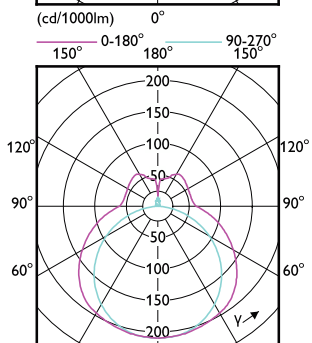

CorePro LED PLL