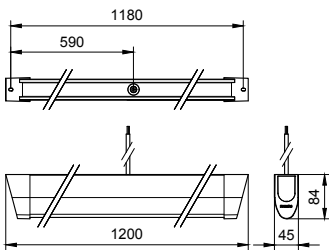

Dimensional drawing