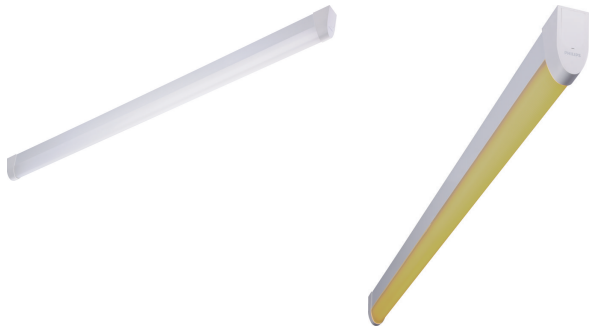

Greenperform Cleanroom Teardrop G2

Features

- IP40, IK03, dural extrusion housing, cleanroom classification 10 - 1000
- CRI>80, SDCM<5, anti UV Polycarbonate optical diffuser
- 50K hours lifetime @ L70B50
- Surface& ceiling installation, track kits available for T-bar installation

Application

- Integrated circuit (VLS) manufacturing
- Fine mechanical components, aviation instruments, hydraulic parts
- Critical optical devices, optical discs
- Beverage, Aseptic filling (juice, custards)
- Food, Pharmaceutical industry
- Semiconductor manufacturing/assembly
- etc.

Versions

CR388C L120 normal