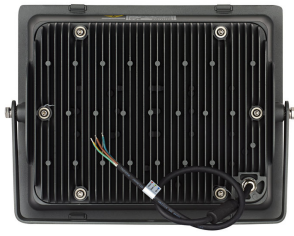

Ledinaire floodlight maxi

Product details

Ledinaire-
BVP106_Led100-3DPP.TIF