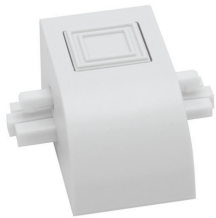

eW Profile Powercore gen4

Features

- Patented Powercore® technology provides precision output to Profile gen4 luminaires directly from line voltage, enabling longer run lengths and eliminating the need for bulky, hard-to-hide power supplies.
- Consumes as little as 5.5 W of energy per luminaire, and can support continuous runs of up to 15.3 m (50 ft). eW Profile Powercore gen4 luminaires use 40% less energy than comparable fluorescent sources, and 80% less energy than incandescent sources. No off-state power consumption increases energy savings.
- Dimming capability—Patented DIMand® technology offers smooth dimming capability with select reverse-phase ELV-type dimmers.
- Rebate eligibility—Profile gen4 is EnergyStar® listed, as well as a California Title T24 high-efficiency residential listed product, creating rebate opportunities in selected areas.
- Contractor-friendly installation dramatically simplifies installation and lowers total system cost.

Application

- Shelf lighting
- Task lighting
- POS displays

Versions

Accessories

Ordercode 910503700258

Cable 3.05 m, white, with plug

Ordercode 910503700259

eW Profile Powercore gen4

Mounting rail, white, 483 mm

Ordercode 910503700271

Mounting rail, white, 991 mm

Ordercode 910503700272

Mounting rail, white, 229 mm

Ordercode 910503700273

eW Profile Powercore gen4

Accessories

White in-line end-to-end coupling
piece 120 V, 5 pieces

Ordercode 910503700368

Switched Permanent Wiring
Compartment, White

Ordercode 910503701022