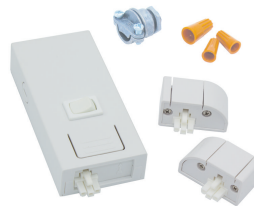

eW Profile Powercore gen4

Features

- Patented Powercore® technology provides precision output to Profile gen4 luminaires directly from line voltage, enabling longer run lengths and eliminating the need for bulky, hard-to-hide power supplies.
- Consumes as little as 5.5 W of energy per luminaire, and can support continuous runs of up to 15.3 m (50 ft). eW Profile Powercore gen4 luminaires use 40% less energy than comparable fluorescent sources, and 80% less energy than incandescent sources. No off-state power consumption increases energy savings.
- Dimming capability—Patented DIMand® technology offers smooth dimming capability with select reverse-phase ELV-type dimmers.
- Rebate eligibility—Profile gen4 is EnergyStar® listed, as well as a California Title T24 high-efficiency residential listed product, creating rebate opportunities in selected areas.
- Contractor-friendly installation dramatically simplifies installation and lowers total system cost.

Mounting rail, white, 483 mm

Ordercode 910503700271

Mounting rail, white, 991 mm

Ordercode 910503700272

Mounting rail, white, 229 mm

Ordercode 910503700273

eW Profile Powercore gen4

Accessories

White in-line end-to-end coupling
piece 120 V, 5 pieces

Ordercode 910503700368

Switched Permanent Wiring
Compartment, White

Ordercode 910503701022