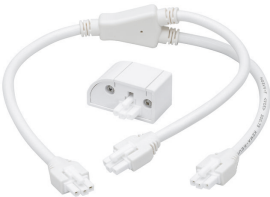

Application

- Shelf lighting
- Task lighting
- POS displays

Versions

Accessories

Ordercode 910503700258

Cable 3.05 m, white, with plug

Ordercode 910503700259

eW Profile Powercore gen4

Accessories

Jumper cable, 152 mm

Ordercode , , ,

Jumper cable, 1525 mm

Ordercode ,

Y Jumper cable

Ordercode 910503700264

Ordercode 910503700270

Mounting rail, white, 483 mm

Ordercode 910503700271

Mounting rail, white, 991 mm

Ordercode 910503700272

Mounting rail, white, 229 mm

Ordercode 910503700273

eW Profile Powercore gen4

Accessories

White in-line end-to-end coupling
piece 120 V, 5 pieces

Ordercode 910503700368

Switched Permanent Wiring
Compartment, White

Ordercode 910503701022