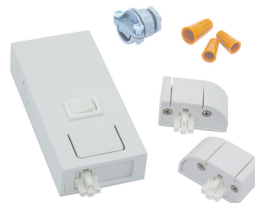

Mounting rail, white, 483 mm

Ordercode 910503700271

Mounting rail, white, 991 mm

Ordercode 910503700272

Mounting rail, white, 229 mm

Ordercode 910503700273

eW Profile Powercore gen4

Accessories

White in-line end-to-end coupling
piece 120 V, 5 pieces

Ordercode 910503700368

Switched Permanent Wiring
Compartment, White

Ordercode 910503701022