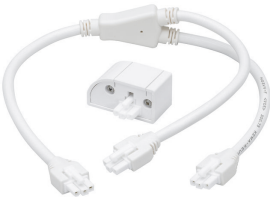

Application

- Shelf lighting
- Task lighting
- POS displays

Versions

Accessories

Ordercode 910503700258

Cable 3.05 m, white, with plug

Ordercode 910503700259

eW Profile Powercore gen4

Accessories

Jumper cable, 152 mm

Ordercode 910503700260,
910503700261, 910503700262,
910503700266

Jumper cable, 1525 mm

Ordercode 910503700263,
910503700268

Y Jumper cable

Ordercode 910503700264

Ordercode 910503700270

Mounting rail, white, 483 mm

Ordercode 910503700271

Mounting rail, white, 991 mm

Ordercode 910503700272

Mounting rail, white, 229 mm

Ordercode 910503700273

eW Profile Powercore gen4

Accessories

White in-line end-to-end coupling
piece 120 V, 5 pieces

Ordercode 910503700368

Switched Permanent Wiring
Compartment, White

Ordercode 910503701022