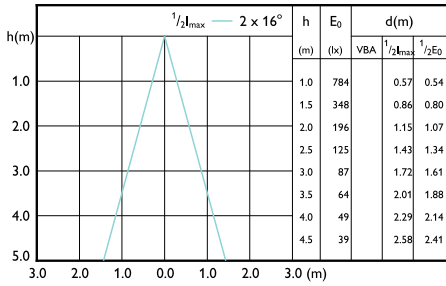

Dicroica LED GU10 Essential

Beam Diagrams

LEDspot ESS 50W GU10 PAR16 840 36D ND