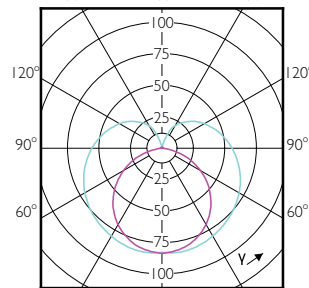

Essential LED tubes T5 Mains

(cd/1000lm) 0°
— 0-180° — 90-270°

(cd/1000lm) 0°
— 0-180° — 90-270°

(cd/1000lm) 0°
— 0-180° — 90-270°

(cd/1000lm) 0°
— 0-180° — 90-270°

(cd/1000lm) 0°
— 0-180° — 90-270°

(cd/1000lm) 0°
— 0-180° — 90-270°