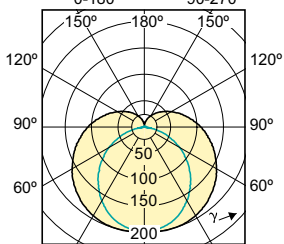

Essential LED tubes T5 Mains

(cd/1000lm) 0°
— 0-180° — 90-270°

(cd/1000lm) 0°
— 0-180° — 90-270°

(cd/1000lm) 0°
— 0-180° — 90-270°

(cd/1000lm) 0°
— 0-180° — 90-270°

(cd/1000lm) 0°
— 0-180° — 90-270°

(cd/1000lm) 0°
— 0-180° — 90-270°