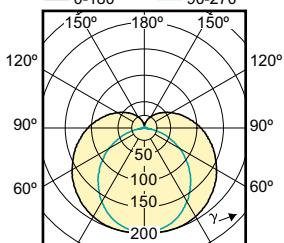

Essential LED tubes T5 Mains

(cd/1000lm) 0°
— 0-180° — 90-270°

(cd/1000lm) 0°
— 0-180° — 90-270°

(cd/1000lm) 0°
— 0-180° — 90-270°

(cd/1000lm) 0°
— 0-180° — 90-270°

(cd/1000lm) 0°
— 0-180° — 90-270°

(cd/1000lm) 0°
— 0-180° — 90-270°