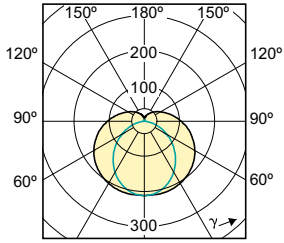

Essential LED tubes T5 Mains

(cd/1000lm) 0°
— 0-180° — 90-270°