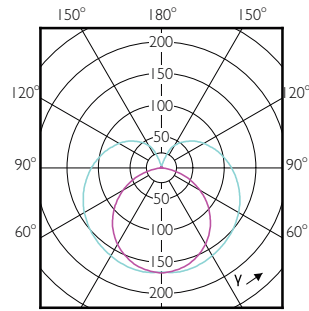

Essential LED tubes T5 Mains

(cd/1000lm) 0°
— 0-180° — 90-270°

(cd/1000lm) 0°
— 0-180° — 90-270°

(cd/1000lm) 0°
— 0-180° — 90-270°

(cd/1000lm) 0°
— 0-180° — 90-270°

(cd/1000lm) 0°
— 0-180° — 90-270°

(cd/1000lm) 0°
— 0-180° — 90-270°