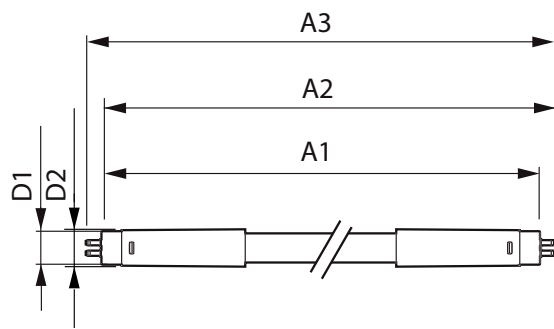

## Desenho dimensional

A3

Product	D1	D2	A1	A2	A3
MASTER LEDtube 600mm 7.5W865 G5 I	15,8 mm	21,0 mm	548,0 mm	555,0 mm	562,0 mm
MASTER LEDtube 1200mm 13W840 G5 I	15,8 mm	21,0 mm	1148,0 mm	1155,0 mm	1162,0 mm
MASTER LEDtube 600mm 7.5W840 G5 I	15,8 mm	21,0 mm	548,0 mm	555,0 mm	562,0 mm
MASTER LEDtube 1200mm 13W865 G5 I	15,8 mm	21,0 mm	1148,0 mm	1155,0 mm	1162,0 mm