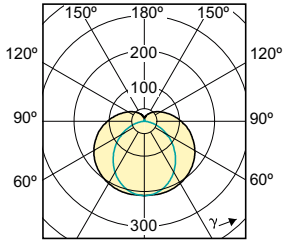

Essential LED tubes T5

(cd/1000lm) 0°

— 0-180° — 90-270°