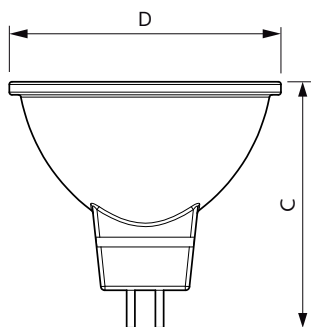

Aplicaciones

- Hoteles, restaurantes, bares, cafés, negocios
- Salas de espera, pasillos, huecos de escalera, baños, áreas de recepción

Dicroica LED MR16 Essential

Versions

Plano de dimensiones

Product	D	C
Essential LED 5-50W 6500K MR16 24D	50 mm	46 mm
Essential LED 5-50W 2700K MR16 24D	50 mm	46 mm
Essential LED 5-50W 6500K MR16 24D 1BC/6	50 mm	46 mm
Essential LED 5-50W 2700K MR16 24D 1BC/6	50 mm	46 mm