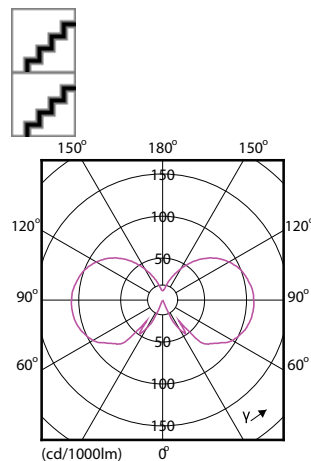

Order Code	Full Product Name	Flujo luminoso (nominal) (nom.)
929001229591	Standard LEDBulb LEDGlobe13.5-100W G30 E27 CDL W ND MX	1521 lm
929001237491	Standard LEDClassic 60W ST64 E27 WW CL ND	806 lm
929001815242	Standard LEDBulb LED classic 60W A60 E27 CDL CL ND 1BC/4	850 lm

Datos técnicos de la luz

Order Code	Full Product Name	Acabado de la lámpara	Forma de la bombilla
929001229271	Standard LEDBulb LEDGlobe9.5-60W G30 E27 WW W ND MX	Mate	G30
929001229371	Standard LEDBulb LEDGlobe8.5-60W G30 E27 CDL W ND MX	Mate	G30
929001229491	Standard LEDBulb LEDGlobe15-100W G30 E27 WW W ND MX	Mate	G30

Order Code	Full Product Name	Acabado de la lámpara	Forma de la bombilla
929001229591	Standard LEDBulb LEDGlobe13.5-100W G30 E27 CDL W ND MX	Mate	G30
929001237491	Standard LEDClassic 60W ST64 E27 WW CL ND	Clara	ST64
929001815242	Standard LEDBulb LED classic 60W A60 E27 CDL CL ND 1BC/4	Clara	A60

Temperatura

Order Code	Full Product Name	Temperatura máxima (nom.)
929001229271	Standard LEDBulb LEDGlobe9.5-60W G30 E27 WW W ND MX	58 °C
929001229371	Standard LEDBulb LEDGlobe8.5-60W G30 E27 CDL W ND MX	52 °C
929001229491	Standard LEDBulb LEDGlobe15-100W G30 E27 WW W ND MX	80 °C
929001229591	Standard LEDBulb LEDGlobe13.5-100W G30 E27 CDL W ND MX	76 °C
929001237491	Standard LEDClassic 60W ST64 E27 WW CL ND	50 °C
929001815242	Standard LEDBulb LED classic 60W A60 E27 CDL CL ND 1BC/4	40 °C