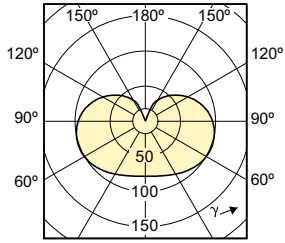

Premium LED bulbs - Dimmable and features