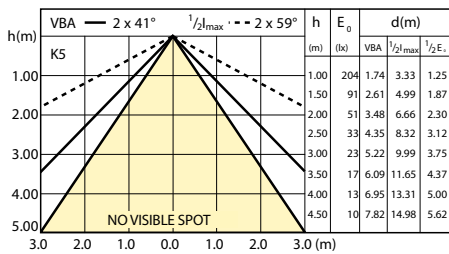

Premium LED bulbs - Dimmable and features

Accent Diagrams

LEDbulb, Basic R20 2700K DIM

Beam Diagrams

LEDbulb, R20 2700K DIM

Premium LED bulbs - Dimmable and features