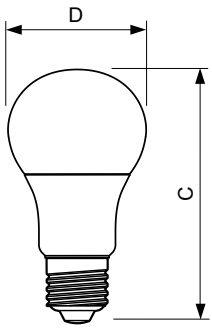

E27 A19 (A19) Frosted

Dimensional drawing

Product	D	C
BC8A19/AMB/827/ND D2D 120V E27	61.5 mm	112 mm

Product	D	C
BC8A19/AMB/827/ND D2D 120V 4/1	61.4 mm	109.8 mm

Premium LED bulbs - Dimmable and features

Dimensional drawing

Product	D	C
BC6R20/LED/827-22/DIM 120V	65 mm	101 mm

Product	D	C
LEDBulb 8.5-60W E27 WW CL WGD	60 mm	110 mm
LED 60W A60 E27 WW CL WGD SRT4	60 mm	110 mm

Product	D	C
BC9.5A19/AMB/822-827 DIM 120V LA	61.4 mm	109.8 mm
BC9A19/AMB/850 DIM 120V LA	61.4 mm	109.8 mm
BC9.5A19/AMB/822-827 DIM 120V	61.4 mm	109.8 mm
BC9A19/AMB/850 DIM 120V	61.4 mm	109.8 mm