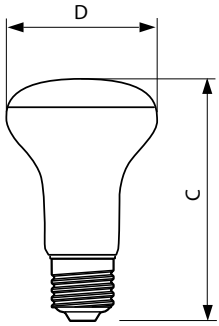

E27 A19 (A19) Frosted

Dimensional drawing

Product	D	C
BC8A19/AMB/827/ND D2D 120V E27	61.5 mm	112 mm

Product	D	C
BC8A19/AMB/827/ND D2D 120V 4/1	61.4 mm	109.8 mm

Premium LED bulbs - Dimmable and features

Dimensional drawing

Product	D	C
BC6R20/LED/827-22/DIM 120V	65 mm	101 mm

Product	D	C
LEDBulb 8.5-60W E27 WW CL WGD	60 mm	110 mm
LED 60W A60 E27 WW CL WGD SRT4	60 mm	110 mm

Product	D	C
BC9.5A19/AMB/822-827 DIM 120V LA	61.4 mm	109.8 mm
BC9A19/AMB/850 DIM 120V LA	61.4 mm	109.8 mm
BC9.5A19/AMB/822-827 DIM 120V	61.4 mm	109.8 mm
BC9A19/AMB/850 DIM 120V	61.4 mm	109.8 mm