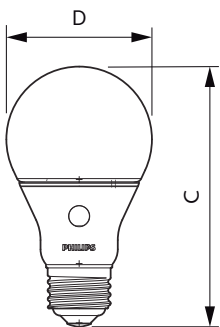

E27 A19 (A19) Frosted

Dimensional drawing

Product	D	C
BC8A19/AMB/827/ND D2D 120V E27	61.5 mm	112 mm

Product	D	C
BC8A19/AMB/827/ND D2D 120V 4/1	61.4 mm	109.8 mm

Premium LED bulbs - Dimmable and features

Dimensional drawing

Product	D	C
BC6R20/LED/827-22/DIM 120V	65 mm	101 mm

Product	D	C
LEDBulb 8.5-60W E27 WW CL WGD	60 mm	110 mm
LED 60W A60 E27 WW CL WGD SRT4	60 mm	110 mm

Product	D	C
BC9.5A19/AMB/822-827 DIM 120V LA	61.4 mm	109.8 mm
BC9A19/AMB/850 DIM 120V LA	61.4 mm	109.8 mm
BC9.5A19/AMB/822-827 DIM 120V	61.4 mm	109.8 mm
BC9A19/AMB/850 DIM 120V	61.4 mm	109.8 mm