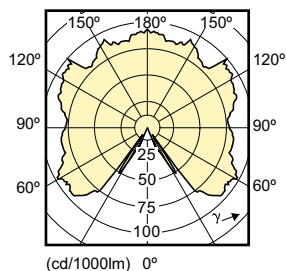

Mechanical and Housing

Order Code	Full Product Name	Bulb Finish	Bulb Shape
929001150911	LEDBulb 8.5-60W E27 WW CL WGD	Clear	A60
929001150958	LED 60W A60 E27 WW CL WGD SRT4	Clear	A60
929001155703	BC6R20/LED/827-22/DIM 120V	Frosted	BR20
929001184003	BC9.5A19/AMB/822-827 DIM 120V	Frosted	A19 (A19)
929001184011	BC9.5A19/AMB/822-827 DIM 120V LA	Frosted	A19 (A19)

Order Code	Full Product Name	Bulb Finish	Bulb Shape
929001197003	BC9A19/AMB/850 DIM 120V	Frosted	A19 (A19)
929001197011	BC9A19/AMB/850 DIM 120V LA	Frosted	A19 (A19)
929001261503	BC8A19/AMB/827/ND D2D 120V 4/1	Frosted	A19 (A19)
929001949271	BC8A19/AMB/827/ND D2D 120V E27	Frosted	A19 (A19)

Temperature

Order Code	Full Product Name	T-Case Maximum (Nom)
929001150911	LEDBulb 8.5-60W E27 WW CL WGD	110 °C
929001150958	LED 60W A60 E27 WW CL WGD SRT4	110 °C
929001155703	BC6R20/LED/827-22/DIM 120V	76 °C
929001184003	BC9.5A19/AMB/822-827 DIM 120V	83 °C
929001184011	BC9.5A19/AMB/822-827 DIM 120V LA	100 °C
929001197003	BC9A19/AMB/850 DIM 120V	83 °C
929001197011	BC9A19/AMB/850 DIM 120V LA	83 °C
929001261503	BC8A19/AMB/827/ND D2D 120V 4/1	70 °C
929001949271	BC8A19/AMB/827/ND D2D 120V E27	70 °C