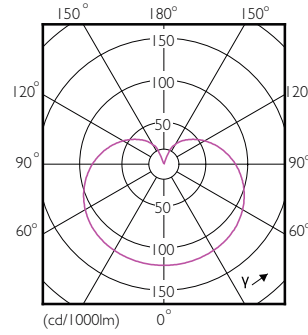

Premium LED bulbs - Dimmable and features