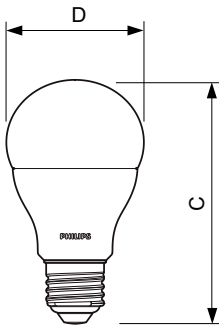

E27 A19 (A19) Frosted

Dimensional drawing

Product	D	C
BC8A19/AMB/827/ND D2D 120V E27	61.5 mm	112 mm

Product	D	C
BC8A19/AMB/827/ND D2D 120V 4/1	61.4 mm	109.8 mm

Premium LED bulbs - Dimmable and features

Dimensional drawing

Product	D	C
BC6R20/LED/827-22/DIM 120V	65 mm	101 mm

Product	D	C
LEDBulb 8.5-60W E27 WW CL WGD	60 mm	110 mm
LED 60W A60 E27 WW CL WGD SRT4	60 mm	110 mm

Product	D	C
BC9.5A19/AMB/822-827 DIM 120V LA	61.4 mm	109.8 mm
BC9A19/AMB/850 DIM 120V LA	61.4 mm	109.8 mm
BC9.5A19/AMB/822-827 DIM 120V	61.4 mm	109.8 mm
BC9A19/AMB/850 DIM 120V	61.4 mm	109.8 mm