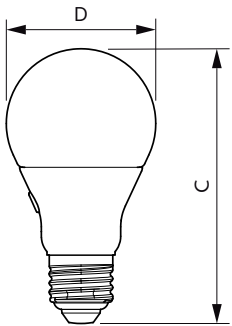

E27 A19 (A19) Frosted

Dimensional drawing

Product	D	C
BC8A19/AMB/827/ND D2D 120V E27	61.5 mm	112 mm

Product	D	C
BC8A19/AMB/827/ND D2D 120V 4/1	61.4 mm	109.8 mm

Premium LED bulbs - Dimmable and features

Dimensional drawing