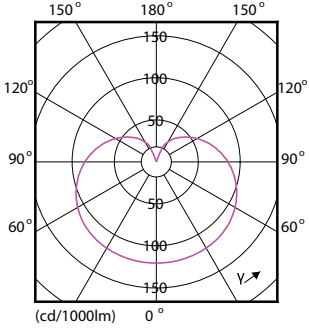

Premium LED bulbs - Dimmable and features