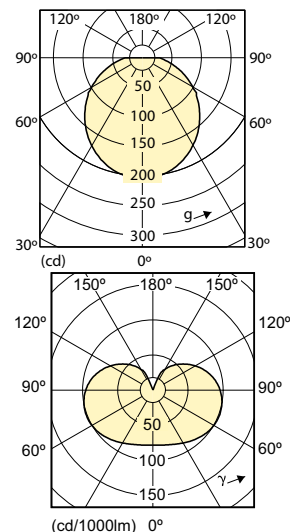

Mechanical and Housing

Order Code	Full Product Name	Bulb Finish	Bulb Shape
929001150911	LEDBulb 8.5-60W E27 WW CL WGD	Clear	A60
929001150958	LED 60W A60 E27 WW CL WGD SRT4	Clear	A60
929001155703	BC6R20/LED/827-22/DIM 120V	Frosted	BR20
929001184003	BC9.5A19/AMB/822-827 DIM 120V	Frosted	A19 (A19)
929001184011	BC9.5A19/AMB/822-827 DIM 120V LA	Frosted	A19 (A19)

Order Code	Full Product Name	Bulb Finish	Bulb Shape
929001197003	BC9A19/AMB/850 DIM 120V	Frosted	A19 (A19)
929001197011	BC9A19/AMB/850 DIM 120V LA	Frosted	A19 (A19)
929001261503	BC8A19/AMB/827/ND D2D 120V 4/1	Frosted	A19 (A19)
929001949271	BC8A19/AMB/827/ND D2D 120V E27	Frosted	A19 (A19)

Temperature

Order Code	Full Product Name	T-Case Maximum (Nom)
929001150911	LEDBulb 8.5-60W E27 WW CL WGD	110 °C
929001150958	LED 60W A60 E27 WW CL WGD SRT4	110 °C
929001155703	BC6R20/LED/827-22/DIM 120V	76 °C
929001184003	BC9.5A19/AMB/822-827 DIM 120V	83 °C
929001184011	BC9.5A19/AMB/822-827 DIM 120V LA	100 °C
929001197003	BC9A19/AMB/850 DIM 120V	83 °C
929001197011	BC9A19/AMB/850 DIM 120V LA	83 °C
929001261503	BC8A19/AMB/827/ND D2D 120V 4/1	70 °C
929001949271	BC8A19/AMB/827/ND D2D 120V E27	70 °C