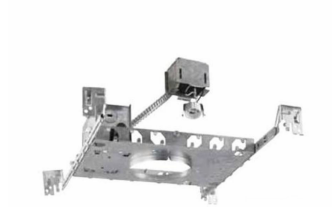

Features

- Transformer is mounted vertically to dramatically reduce noise
- Frame options for MR16 or ES16 lamps
- Factory installed trim enclose simplifies installation
- Open downlight, wall wash, gimbal, slot, pinhole, cross blade trim options available

Application

- Office
- Banks
- Hospitality
- Airports
- Fashion

Lytepoints Low Voltage 3 3/4"

Versions

Lytepoints Low Voltage 3 3/4"

Versions

Lytepoints Low Voltage 3 3/4"

Versions