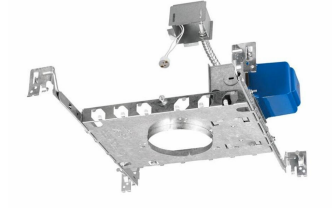

Features

- Transformer is mounted vertically to dramatically reduce noise
- Frame options for MR16 or ES16 lamps
- Factory installed trim enclose simplifies installation
- Open downlight, wall wash, gimbal, slot, pinhole, cross blade trim options available

Application

- Office
- Banks
- Hospitality
- Airports
- Fashion

Lytepoints Low Voltage 3 3/4"

Versions

Lytepoints Low Voltage 3 3/4"

Versions

Lytepoints Low Voltage 3 3/4"

Versions