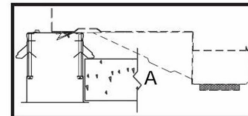

Ordercode LIGC00004164,
LIGU60013251