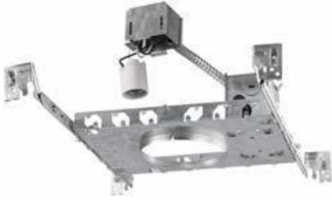

Features

- Transformer is mounted vertically to dramatically reduce noise
- Frame options for MR16 or ES16 lamps
- Factory installed trim enclose simplifies installation
- Open downlight, wall wash, gimbal, slot, pinhole, cross blade trim options available

Application

- Office
- Banks
- Hospitality
- Airports
- Fashion

Lytepoints Low Voltage 3 3/4"

Versions

Lytepoints Low Voltage 3 3/4"

Versions

Lytepoints Low Voltage 3 3/4"

Versions