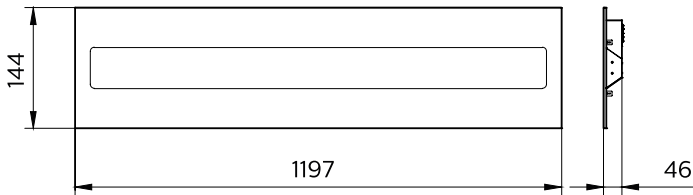

Lumen maintenance at median useful life 50.000h	L70B50
Correlated color temperature - CCT	840
UGR	19 is available through certain types
Installation	Recessed

Dimensional drawing

General Information	
CE mark	CE mark
Driver included	Yes
Flammability mark	For mounting on normally flammable surfaces
Glow-wire test	Temperature 600 °C, duration 30 s
Light source replaceable	No
Number of gear units	1 unit
Light Technical	
Optical cover type	Variable linear-lens array in polycarbonate cover
Color rendering index (CRI)	80
Operating and Electrical	
Input Voltage	220 to 240 V
Line Frequency	50 to 60 Hz
Temperature	
Ambient temperature range	-20 to +40 °C
Mechanical and Housing	
Housing Color	White
Approval and Application	
Protection class IEC	Safety class I
Mech. impact protection code	IK03
Ingress protection code	IP20
Initial Performance (IEC Compliant)	
Initial chromaticity	SDCM<4
Luminous flux tolerance	+/-10%
Application Conditions	
Suitable for random switching	No