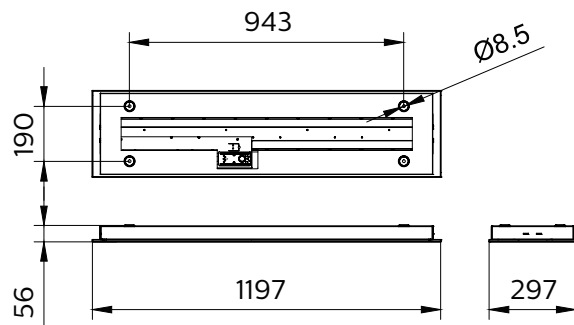

Lumen maintenance at median useful life 50.000h	L70B50
Correlated color temperature - CCT	840
UGR	19 is available through certain types
Installation	Recessed

Dimensional drawing

General Information	
CE mark	CE mark
Driver included	Yes
Flammability mark	For mounting on normally flammable surfaces
Glow-wire test	Temperature 600 °C, duration 30 s
Light source replaceable	No
Number of gear units	1 unit
Light Technical	
Optical cover type	Variable linear-lens array in polycarbonate cover
Color rendering index (CRI)	80
Operating and Electrical	
Input Voltage	220 to 240 V
Line Frequency	50 to 60 Hz
Temperature	
Ambient temperature range	-20 to +40 °C
Mechanical and Housing	
Housing Color	White
Approval and Application	
Protection class IEC	Safety class I
Mech. impact protection code	IK03
Ingress protection code	IP20
Initial Performance (IEC Compliant)	
Initial chromaticity	SDCM<4
Luminous flux tolerance	+/-10%
Application Conditions	
Suitable for random switching	No