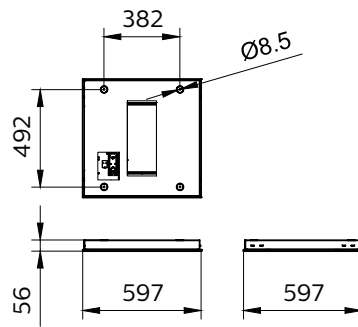

Lumen maintenance at median useful life 50.000h	L70B50
Correlated color temperature - CCT	840
UGR	19 is available through certain types
Installation	Recessed

Dimensional drawing

General Information	
CE mark	CE mark
Driver included	Yes
Flammability mark	For mounting on normally flammable surfaces
Glow-wire test	Temperature 600 °C, duration 30 s
Light source replaceable	No
Number of gear units	1 unit
Light Technical	
Optical cover type	Variable linear-lens array in polycarbonate cover
Color rendering index (CRI)	80
Operating and Electrical	
Input Voltage	220 to 240 V
Line Frequency	50 to 60 Hz
Temperature	
Ambient temperature range	-20 to +40 °C
Mechanical and Housing	
Housing Color	White
Approval and Application	
Protection class IEC	Safety class I
Mech. impact protection code	IK03
Ingress protection code	IP20
Initial Performance (IEC Compliant)	
Initial chromaticity	SDCM<4
Luminous flux tolerance	+/-10%
Application Conditions	
Suitable for random switching	No