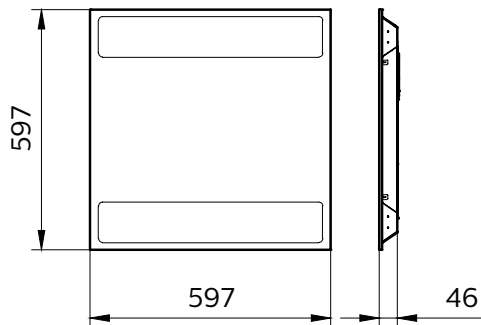

Lumen maintenance at median useful life 50.000h	L70B50
Correlated color temperature - CCT	840
UGR	19 is available through certain types
Installation	Recessed

Dimensional drawing

General Information	
CE mark	CE mark
Driver included	Yes
Flammability mark	For mounting on normally flammable surfaces
Glow-wire test	Temperature 600 °C, duration 30 s
Light source replaceable	No
Number of gear units	1 unit
Light Technical	
Optical cover type	Variable linear-lens array in polycarbonate cover
Color rendering index (CRI)	80
Operating and Electrical	
Input Voltage	220 to 240 V
Line Frequency	50 to 60 Hz
Temperature	
Ambient temperature range	-20 to +40 °C
Mechanical and Housing	
Housing Color	White
Approval and Application	
Protection class IEC	Safety class I
Mech. impact protection code	IK03
Ingress protection code	IP20
Initial Performance (IEC Compliant)	
Initial chromaticity	SDCM<4
Luminous flux tolerance	+/-10%
Application Conditions	
Suitable for random switching	No