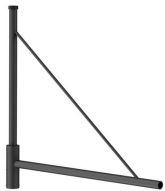

Caravelle - Sailing through the air

Caravelle Brackets

The Caravelle bracket's structure reminds of boat masts and reinforces the charm of seafronts in a very contemporary way, whichever Philips luminaire you choose to pair it with.

Benefits

- Compatible with our Accante range of conical poles
- Smaller version available: "Caravelle Low"

Features

- Available in single arm, double arm, pole-mounting and wall-mounting versions
- Length range: 1200 or 1400mm
- Luminaire fixing: side-entry
- Optional luminous cap at the top

CARAVELLE BRACKETS

CARAVELLE DACH BRACKETS

CARAVELLE DACH BRACKETS

CARAVELLE DACH BRACKETS

CARAVELLE DACH BRACKETS

CARAVELLE DACH BRACKETS

CARAVELLE LOW BRACKETS

CARAVELLE LOW BRACKETS

CARAVELLE LOW BRACKETS

CARAVELLE LOW BRACKETS

CARAVELLE LOW BRACKETS

CARAVELLE LOW BRACKETS

Caravelle Brackets

Versions

CARAVELLE LOW DACH BRACKETS

CARAVELLE LOW DACH BRACKETS