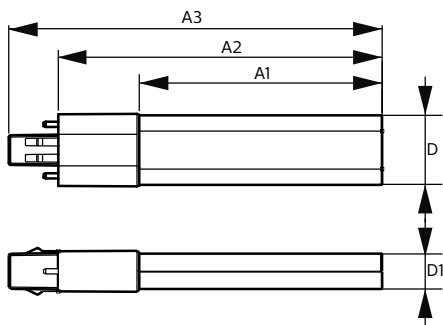

CorePro LED PLS

Versions

Cote

Product	D	D1	A1	A2	A3
CorePro LED PLS 5W 840 2P G23	31,1 mm	15,8 mm	108 mm	144 mm	166 mm
CorePro LED PLS 5W 830 2P G23	31,1 mm	15,8 mm	108 mm	144 mm	166 mm

CorePro LED PLS

Approval and Application