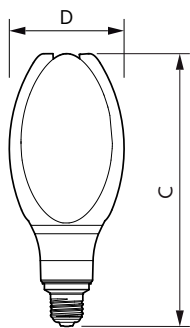

TrueForce Core LED Public (Urban/Road – HPL/SON)

Application

- Public urban – streets, parks, squares
- Public road/area – streets, area

Versions

Dimensional drawing

Product	D	C
TForce Core LED PT 50-42W E27 830 FR	108 mm	265 mm
TForce Core LED PT 30-27W E27 830 FR	96 mm	228 mm