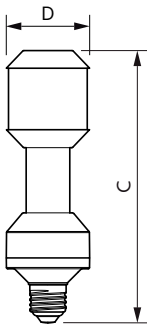

Dimensional drawing

Product	D	C
TForce LED Road 55-35W E27 730	61 mm	200 mm
TForce LED Road 60-35W E27 740	61 mm	200 mm
TForce LED Road 40-25W E27 730	61 mm	200 mm
TForce LED Road 42-25W E27 740	61 mm	200 mm