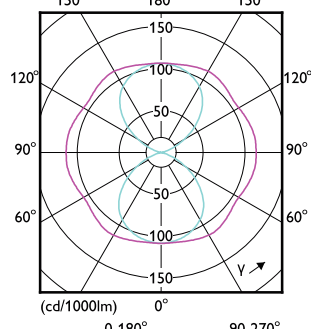

TrueForce LED Public (Road – SON)

Order Code	Full Product Name	Correlated Color		Luminous Flux (Nom)	Luminous Flux (Rated)
		Color Code	Temperature (Nom)		
929001898402	TForce LED Road 55-35W E27 730	730	3000 K	5500 lm	5500 lm
929001898502	TForce LED Road 60-35W E27 740	740	4000 K	6000 lm	6000 lm
929001999402	TForce LED Road 40-25W E27 730	730	3000 K	4000 lm	4000 lm
929001999502	TForce LED Road 42-25W E27 740	740	4000 K	4200 lm	4200 lm

Order Code	Full Product Name	Correlated Color		Luminous Flux (Nom)	Luminous Flux (Rated)
		Color Code	Temperature (Nom)		
929002007402	TForce LED Road 84-55W E40 730	730	3000 K	8400 lm	8400 lm
929002007502	TForce LED Road 90-55W E40 740	740	4000 K	9000 lm	9000 lm
929002007602	TForce LED Road 112-68W E40 730	730	3000 K	11200 lm	11200 lm
929002007702	TForce LED Road 120-68W E40 740	740	4000 K	12000 lm	12000 lm

Temperature

Order Code	Full Product Name	T-Case Maximum (Nom)
929001898402	TForce LED Road 55-35W E27 730	95 °C
929001898502	TForce LED Road 60-35W E27 740	95 °C
929001999402	TForce LED Road 40-25W E27 730	95 °C
929001999502	TForce LED Road 42-25W E27 740	95 °C
929002007402	TForce LED Road 84-55W E40 730	97 °C
929002007502	TForce LED Road 90-55W E40 740	97 °C
929002007602	TForce LED Road 112-68W E40 730	103 °C
929002007702	TForce LED Road 120-68W E40 740	103 °C