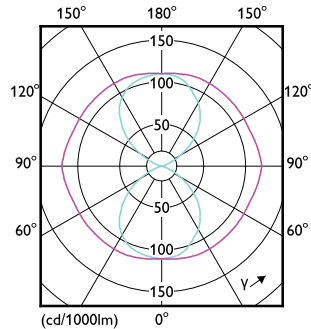

TrueForce LED Public (Road – SON)

Order Code	Full Product Name	Correlated Color		Luminous Flux (Nom)	Luminous Flux (Rated)
		Color Code	Temperature (Nom)		
929001898402	TForce LED Road 55-35W E27 730	730	3000 K	5500 lm	5500 lm
929001898502	TForce LED Road 60-35W E27 740	740	4000 K	6000 lm	6000 lm
929001999402	TForce LED Road 40-25W E27 730	730	3000 K	4000 lm	4000 lm
929001999502	TForce LED Road 42-25W E27 740	740	4000 K	4200 lm	4200 lm

Order Code	Full Product Name	Correlated Color		Luminous Flux (Nom)	Luminous Flux (Rated)
		Color Code	Temperature (Nom)		
929002007402	TForce LED Road 84-55W E40 730	730	3000 K	8400 lm	8400 lm
929002007502	TForce LED Road 90-55W E40 740	740	4000 K	9000 lm	9000 lm
929002007602	TForce LED Road 112-68W E40 730	730	3000 K	11200 lm	11200 lm
929002007702	TForce LED Road 120-68W E40 740	740	4000 K	12000 lm	12000 lm

Temperature

Order Code	Full Product Name	T-Case Maximum (Nom)
929001898402	TForce LED Road 55-35W E27 730	95 °C
929001898502	TForce LED Road 60-35W E27 740	95 °C
929001999402	TForce LED Road 40-25W E27 730	95 °C
929001999502	TForce LED Road 42-25W E27 740	95 °C
929002007402	TForce LED Road 84-55W E40 730	97 °C
929002007502	TForce LED Road 90-55W E40 740	97 °C
929002007602	TForce LED Road 112-68W E40 730	103 °C
929002007702	TForce LED Road 120-68W E40 740	103 °C