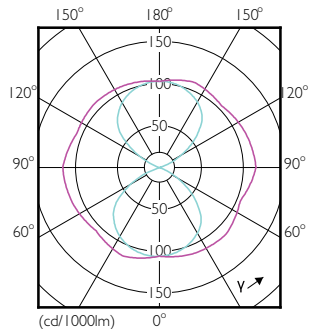

TrueForce LED Public (Road – SON)

Order Code	Full Product Name	Correlated Color		Luminous Flux (Nom)	Luminous Flux (Rated)
		Color Code	Temperature (Nom)		
929001898402	TForce LED Road 55-35W E27 730	730	3000 K	5500 lm	5500 lm
929001898502	TForce LED Road 60-35W E27 740	740	4000 K	6000 lm	6000 lm
929001999402	TForce LED Road 40-25W E27 730	730	3000 K	4000 lm	4000 lm
929001999502	TForce LED Road 42-25W E27 740	740	4000 K	4200 lm	4200 lm

Order Code	Full Product Name	Correlated Color		Luminous Flux (Nom)	Luminous Flux (Rated)
		Color Code	Temperature (Nom)		
929002007402	TForce LED Road 84-55W E40 730	730	3000 K	8400 lm	8400 lm
929002007502	TForce LED Road 90-55W E40 740	740	4000 K	9000 lm	9000 lm
929002007602	TForce LED Road 112-68W E40 730	730	3000 K	11200 lm	11200 lm
929002007702	TForce LED Road 120-68W E40 740	740	4000 K	12000 lm	12000 lm

Temperature

Order Code	Full Product Name	T-Case Maximum (Nom)
929001898402	TForce LED Road 55-35W E27 730	95 °C
929001898502	TForce LED Road 60-35W E27 740	95 °C
929001999402	TForce LED Road 40-25W E27 730	95 °C
929001999502	TForce LED Road 42-25W E27 740	95 °C
929002007402	TForce LED Road 84-55W E40 730	97 °C
929002007502	TForce LED Road 90-55W E40 740	97 °C
929002007602	TForce LED Road 112-68W E40 730	103 °C
929002007702	TForce LED Road 120-68W E40 740	103 °C