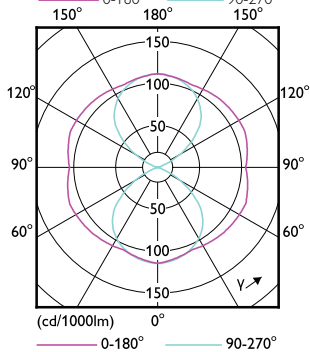

TrueForce LED Public (Road – SON)

Order Code	Full Product Name	Correlated Color		Luminous Flux (Nom)	Luminous Flux (Rated)
		Color Code	Temperature (Nom)		
929001898402	TForce LED Road 55-35W E27 730	730	3000 K	5500 lm	5500 lm
929001898502	TForce LED Road 60-35W E27 740	740	4000 K	6000 lm	6000 lm
929001999402	TForce LED Road 40-25W E27 730	730	3000 K	4000 lm	4000 lm
929001999502	TForce LED Road 42-25W E27 740	740	4000 K	4200 lm	4200 lm

Order Code	Full Product Name	Correlated Color		Luminous Flux (Nom)	Luminous Flux (Rated)
		Color Code	Temperature (Nom)		
929002007402	TForce LED Road 84-55W E40 730	730	3000 K	8400 lm	8400 lm
929002007502	TForce LED Road 90-55W E40 740	740	4000 K	9000 lm	9000 lm
929002007602	TForce LED Road 112-68W E40 730	730	3000 K	11200 lm	11200 lm
929002007702	TForce LED Road 120-68W E40 740	740	4000 K	12000 lm	12000 lm

Temperature

Order Code	Full Product Name	T-Case Maximum (Nom)
929001898402	TForce LED Road 55-35W E27 730	95 °C
929001898502	TForce LED Road 60-35W E27 740	95 °C
929001999402	TForce LED Road 40-25W E27 730	95 °C
929001999502	TForce LED Road 42-25W E27 740	95 °C
929002007402	TForce LED Road 84-55W E40 730	97 °C
929002007502	TForce LED Road 90-55W E40 740	97 °C
929002007602	TForce LED Road 112-68W E40 730	103 °C
929002007702	TForce LED Road 120-68W E40 740	103 °C