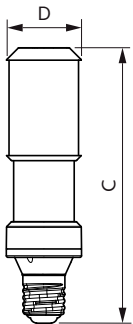

Dimensional drawing

Product	D	C
TForce LED Road 55-35W E27 730	61 mm	200 mm
TForce LED Road 60-35W E27 740	61 mm	200 mm
TForce LED Road 40-25W E27 730	61 mm	200 mm
TForce LED Road 42-25W E27 740	61 mm	200 mm