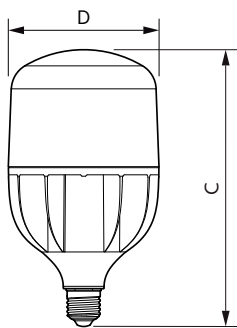

Versions

Målskisse

Product	D	C
TForce Core HB MV ND 48-42W E27 830	123 mm	225 mm
TForce Core HB MV ND 28-24W E27 840	105 mm	190 mm
TForce Core HB MV ND 26-24W E27 830	105 mm	190 mm
TForce Core HB MV ND 40-35W E27 840	105 mm	190 mm
TForce Core HB MV ND 50-42W E27 840	123 mm	225 mm
TForce Core HB MV ND 37-35W E27 830	105 mm	190 mm