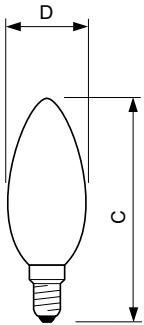

Application

- Perfect for decorative installations
- Domestic applications
- Hospitality: restaurants and hotels

Classic filament LED candles and lustres

Versions

Dimensional drawing

Product	D	C
CLA LEDCandle ND 4-40W B35 E14 B27 CL	35 mm	97 mm