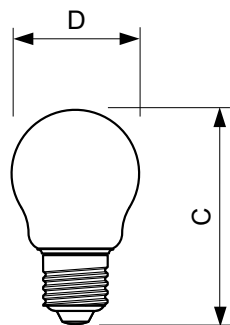

Product	D	C
CLA LEDLuster D 5-32W P45 E27 822 GOLD	45 mm	80 mm