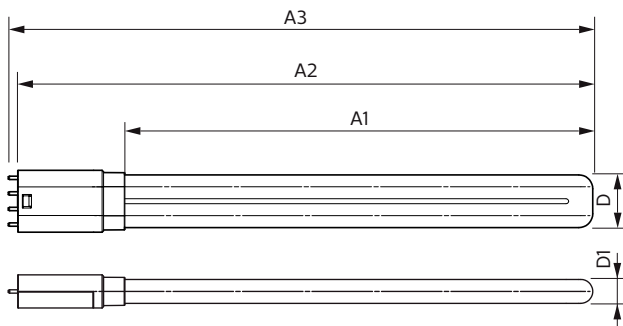

Application

- Office and education
- Residential and multi-family complexes
- Retail and hospitality

MasterClass LED PL 4pin 2pin

Versions

2G11

Dimensional drawing

Product	D	D1	A1	A2	A3
16.5PL-L/PER/22/840/IF23/P 4P 10/1	40.6 mm	20 mm	501 mm	564 mm	570.6 mm
16.5PL-L/PER/22/830/IF22/P 4P 10/1	40.6 mm	20 mm	501 mm	564 mm	570.6 mm
16.5PL-L/PER/22/835/IF22/P 4P 10/1	40.6 mm	20 mm	501 mm	564 mm	570.6 mm