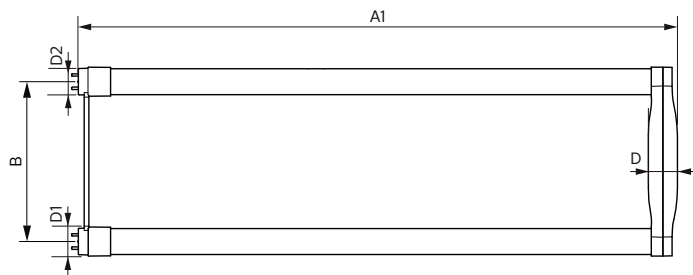

Product	D1	D2	B	A1	D
15.5T8-6U/COR/24-830/ MF20/G 10/1	25.7 mm	28.1 mm	152 mm	570 mm	27.9 mm
15.5T8-6U/COR/24-850/MF21/G 10/1	25.7 mm	28.1 mm	152 mm	570 mm	27.9 mm
15.5T8-6U/COR/24-835/ MF20/G 10/1	25.7 mm	28.1 mm	152 mm	570 mm	27.9 mm
15.5T8-6U/COR/24-840/MF21/G 10/1	25.7 mm	28.1 mm	152 mm	570 mm	27.9 mm

Controls and Dimming

Dimmable No

Operating and Electrical

Input Frequency 50 to 60 Hz

General Information

Nominal Lifetime (Nom) 50000 h

Rated Lifetime (Hours) 50000 h

Switching Cycle 50000X

Light Technical

Llmf At End Of Nominal Lifetime (Nom) 70 %

Temperature

T-Ambient (Max) 45 °C

T-Ambient (Min) -20 °C

T-Storage (Min) -40 °C

Operating and Electrical

Order Code	Full Product Name	Voltage (Nom)	Power (Rated) (Nom)	Starting Time (Nom)
929001363134	16.5T8PRO/48-830/BB20/G 10/1 FB	120-277 V	16.5 W	0.5 s
929001363164	16.5T8/COR/48-830/MF20/G 10/1	120-277 V	16.5 W	0.5 s
929001363234	16.5T8PRO/48-835/BB20/G 10/1 FB	120-277 V	16.5 W	0.5 s
929001363264	16.5T8/COR/48-835/MF20/G 10/1	120-277 V	16.5 W	0.5 s
929001363334	16.5T8PRO/48-840/BB21/G 10/1 FB	120-277 V	16.5 W	0.5 s
929001363364	16.5T8/COR/48-840/MF21/G 10/1	120-277 V	16.5 W	0.5 s
929001363434	16.5T8PRO/48-850/BB21/G 10/1 FB	120-277 V	16.5 W	0.5 s
929001363464	16.5T8/COR/48-850/MF21/G 10/1	120-277 V	16.5 W	0.5 s
929001845404	14T8PRO/48-830/BB17/G 10/1 FB	120-277 V	14 W	0.5 s
929001845434	14T8/COR/48-830/MF17/G 10/1	120-277 V	14 W	0.5 s
929001845504	14T8PRO/48-835/BB17/G 10/1 FB	120-277 V	14 W	0.5 s
929001845534	14T8/COR/48-835/MF17/G 10/1	120-277 V	14 W	0.5 s
929001845604	14T8PRO/48-840/BB18/G 10/1 FB	120-277 V	14 W	0.5 s
929001845634	14T8/COR/48-840/MF18/G 10/1	120-277 V	14 W	0.5 s
929001845704	14T8PRO/48-850/BB18/G 10/1 FB	120-277 V	14 W	0.5 s
929001845734	14T8/COR/48-850/MF18/G 10/1	120-277 V	14 W	0.5 s
929001933804	8.5T8/COR/24-830/MF11/G 10/1	120-277 V	8.5 W	0.9 s
929001933904	8.5T8/COR/24-835/MF11/G 10/1	120-277 V	8.5 W	0.9 s
929001934004	8.5T8/COR/24-840/MF11/G 10/1	120-277 V	8.5 W	0.9 s
929001934104	8.5T8/COR/24-850/MF11/G 10/1	120-277 V	8.5 W	0.9 s
929001934204	11.5T8/COR/36-830/MF13/G 10/1	120-277 V	11.5 W	0.9 s
929001934304	11.5T8/COR/36-835/MF13/G 10/1	120-277 V	11.5 W	0.9 s
929001934404	11.5T8/COR/36-840/MF14/G 10/1	120-277 V	11.5 W	0.9 s
929001934504	11.5T8/COR/36-850/MF14/G 10/1	120-277 V	11.5 W	0.9 s