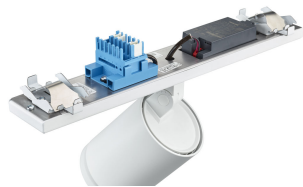

Abmessungsskizzen

Produktdetails

Aiming indication, with marking for Indoor Positioning operation

StyliD Evo Compact black, side view

StyliD Evo Compact ST770X
Mounting interface

StyliD Evo Performance black, side view