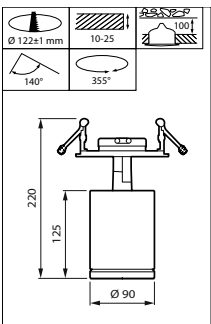

Abmessungsskizzen