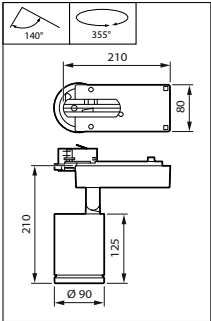

Abmessungsskizzen