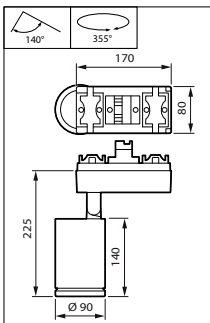

Abmessungsskizzen