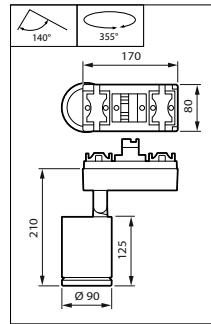

Abmessungsskizzen