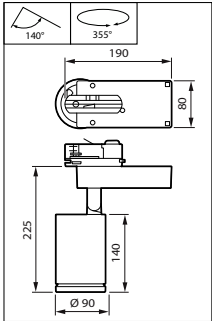

Abmessungsskizzen

Produktdetails

Aiming indication, with marking for Indoor Positioning operation

StyliD Evo Compact black, side view

StyliD Evo Compact ST770X
Mounting interface

StyliD Evo Performance black, side view