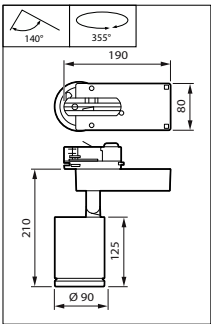

Abmessungsskizzen