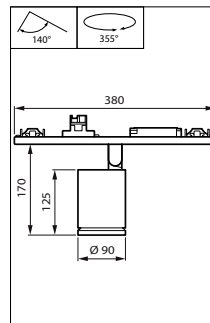

Abmessungsskizzen