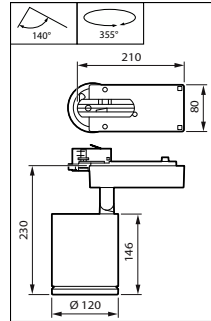

Abmessungsskizzen