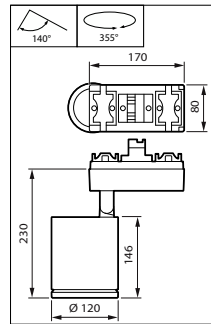

Abmessungsskizzen