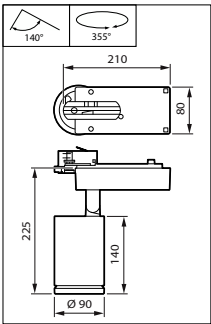

Abmessungsskizzen