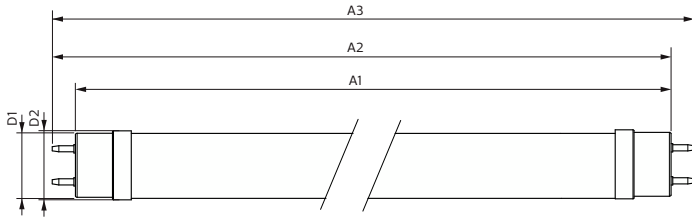

Application

- Office
- Retail
- Industrial Buildings & Warehouses
- Parking

MASTER Value LEDtube T8

Dimensional drawing

Product	D1	D2	A1	A2	A3
MAS LEDtube VLE 1200mm HO 14W 830 T8	25.8 mm	28 mm	1,198.2 mm	1,205.3 mm	1,212.4 mm
MAS LEDtube VLE 1200mm HO 14W 840 T8	25.8 mm	28 mm	1,198.2 mm	1,205.3 mm	1,212.4 mm
MAS LEDtube VLE 1200mm HO 14W 865 T8	25.8 mm	28 mm	1,198.2 mm	1,205.3 mm	1,212.4 mm
MAS LEDtube VLE 1200mm HO 14W830 T8	25.8 mm	28 mm	1,198.2 mm	1,205.3 mm	1,212.4 mm
MAS LEDtube VLE 1200mm HO 14W840 T8	25.8 mm	28 mm	1,198.2 mm	1,205.3 mm	1,212.4 mm
MAS LEDtube VLE 1200mm HO 14W865 T8	25.8 mm	28 mm	1,198.2 mm	1,205.3 mm	1,212.4 mm
MAS LEDtube VLE 1500mm HO 20.5W 830 T8	25.8 mm	28 mm	1,498.7 mm	1,505.8 mm	1,512.9 mm
MAS LEDtube VLE 1500mm HO 20.5W 840 T8	25.8 mm	28 mm	1,498.8 mm	1,505.9 mm	1,513 mm
MAS LEDtube VLE 1500mm HO 20.5W 865 T8	25.8 mm	28 mm	1,498.7 mm	1,505.8 mm	1,512.9 mm
MAS LEDtube VLE 600mm HO 8W 830 T8	25.8 mm	28 mm	588.5 mm	595.5 mm	602.5 mm
MAS LEDtube VLE 600mm HO 8W 830 T8	25.8 mm	28 mm	588.5 mm	595.5 mm	602.5 mm
MAS LEDtube VLE 600mm HO 8W 840 T8	25.8 mm	28 mm	588.6 mm	595.7 mm	602.8 mm
MAS LEDtube VLE 600mm HO 8W 840 T8	25.8 mm	28 mm	588.5 mm	595.5 mm	602.5 mm
MAS LEDtube VLE 600mm HO 8W 865 T8	25.8 mm	28 mm	588.5 mm	595.5 mm	602.5 mm
MAS LEDtube VLE 600mm HO 8W 865 T8	25.8 mm	28 mm	588.5 mm	595.5 mm	602.5 mm