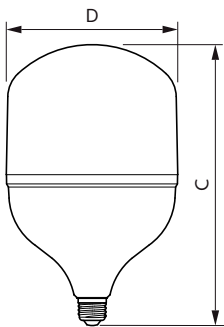

## Dimensional drawing

Product	D	C
45HB/LED/840/ND FB 6/1	160 mm	264 mm
45HB/LED/830/ND FB 6/1	160 mm	264 mm
45HB/LED/850/ND FB 6/1	160 mm	264 mm

## Dimensional drawing

Product	D	C
165HB/LED/740/ND WB DL 2/1	209.7 mm	245.7 mm
150HB/LED/750/ND WB DL BB 2/1	211 mm	252 mm
150HB/LED/740/ND NB DL BB 2/1	211 mm	252 mm
150HB/LED/740/ND WB DL BB 2/1	211 mm	252 mm
150HB/LED/750/ND NB DL BB 2/1	211 mm	252 mm
125HB/LED/740/ND NB DL BB 2/1	211 mm	252 mm
100HB/LED/750/ND NB DL BB 2/1	211 mm	252 mm
125HB/LED/750/ND WB DL BB 2/1	211 mm	252 mm
100HB/LED/750/ND WB DL BB 2/1	211 mm	252 mm
100HB/LED/740/ND NB DL BB 2/1	211 mm	252 mm
125HB/LED/750/ND NB DL BB 2/1	211 mm	252 mm
125HB/LED/740/ND WB DL BB 2/1	211 mm	252 mm
100HB/LED/740/ND WB DL BB 2/1	211 mm	252 mm
165HB/LED/840/ND NB UDL 2/1	209.7 mm	245.7 mm
165HB/LED/840/ND WB UDL 2/1	209.7 mm	245.7 mm
165HB/LED/740/ND NB DL 2/1	209.7 mm	245.7 mm