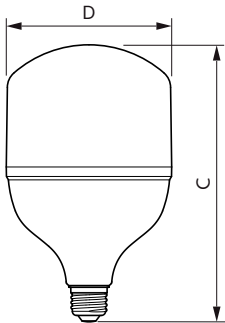

## Dimensional drawing

Product	D	C
45HB/LED/840/ND FB 6/1	160 mm	264 mm
45HB/LED/830/ND FB 6/1	160 mm	264 mm
45HB/LED/850/ND FB 6/1	160 mm	264 mm

## Dimensional drawing

Product	D	C
165HB/LED/740/ND WB DL 2/1	209.7 mm	245.7 mm
150HB/LED/750/ND WB DL BB 2/1	211 mm	252 mm
150HB/LED/740/ND NB DL BB 2/1	211 mm	252 mm
150HB/LED/740/ND WB DL BB 2/1	211 mm	252 mm
150HB/LED/750/ND NB DL BB 2/1	211 mm	252 mm
125HB/LED/740/ND NB DL BB 2/1	211 mm	252 mm
100HB/LED/750/ND NB DL BB 2/1	211 mm	252 mm
125HB/LED/750/ND WB DL BB 2/1	211 mm	252 mm
100HB/LED/750/ND WB DL BB 2/1	211 mm	252 mm
100HB/LED/740/ND NB DL BB 2/1	211 mm	252 mm
125HB/LED/750/ND NB DL BB 2/1	211 mm	252 mm
125HB/LED/740/ND WB DL BB 2/1	211 mm	252 mm
100HB/LED/740/ND WB DL BB 2/1	211 mm	252 mm
165HB/LED/840/ND NB UDL 2/1	209.7 mm	245.7 mm
165HB/LED/840/ND WB UDL 2/1	209.7 mm	245.7 mm
165HB/LED/740/ND NB DL 2/1	209.7 mm	245.7 mm