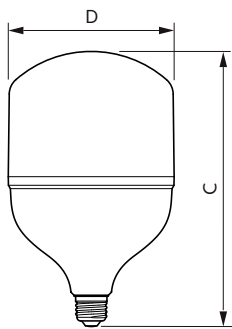

## Dimensional drawing

Product	D	C
45HB/LED/840/ND FB 6/1	160 mm	264 mm
45HB/LED/830/ND FB 6/1	160 mm	264 mm
45HB/LED/850/ND FB 6/1	160 mm	264 mm

## Dimensional drawing

Product	D	C
165HB/LED/740/ND WB DL 2/1	209.7 mm	245.7 mm
150HB/LED/750/ND WB DL BB 2/1	211 mm	252 mm
150HB/LED/740/ND NB DL BB 2/1	211 mm	252 mm
150HB/LED/740/ND WB DL BB 2/1	211 mm	252 mm
150HB/LED/750/ND NB DL BB 2/1	211 mm	252 mm
125HB/LED/740/ND NB DL BB 2/1	211 mm	252 mm
100HB/LED/750/ND NB DL BB 2/1	211 mm	252 mm
125HB/LED/750/ND WB DL BB 2/1	211 mm	252 mm
100HB/LED/750/ND WB DL BB 2/1	211 mm	252 mm
100HB/LED/740/ND NB DL BB 2/1	211 mm	252 mm
125HB/LED/750/ND NB DL BB 2/1	211 mm	252 mm
125HB/LED/740/ND WB DL BB 2/1	211 mm	252 mm
100HB/LED/740/ND WB DL BB 2/1	211 mm	252 mm
165HB/LED/840/ND NB UDL 2/1	209.7 mm	245.7 mm
165HB/LED/840/ND WB UDL 2/1	209.7 mm	245.7 mm
165HB/LED/740/ND NB DL 2/1	209.7 mm	245.7 mm