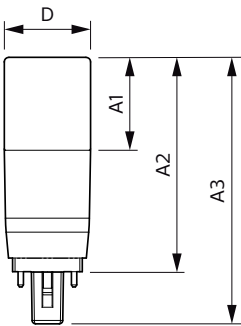

CorePro LED PLC

Versions

Dimensional drawing

Product	D1	D2	A1	A2	A3
CorePro LED PLC CorePro LED PLC 6.5W 840 4P G24q-2	24.3 mm	28.4 mm	105.8 mm	125 mm	140.6 mm
CorePro LED PLC CorePro LED PLC 6.5W 830 4P G24q-2	24.3 mm	28.4 mm	105.8 mm	125 mm	140.6 mm

Product	D1	D2	A1	A2	A3
CorePro LED PLC CorePro LED PLC 9W 830 4P G24q-3	24.3 mm	28.4 mm	128.8 mm	148 mm	163.6 mm
CorePro LED PLC CorePro LED PLC 9W 840 4P G24q-3	24.3 mm	28.4 mm	128.8 mm	148 mm	163.6 mm

Dimensional drawing

Product	D1	D2	A1	A2	A3
CorePro LED PLC LED PLC 8.5W 865 2P G24d-3	24.3 mm	28.4 mm	128.8 mm	148 mm	170.6 mm
CorePro LED PLC LED PLC 8.5W 840 2P G24d-3	24.3 mm	28.4 mm	128.8 mm	148 mm	170.6 mm
CorePro LED PLC LED PLC 8.5W 830 2P G24d-3	24.3 mm	28.4 mm	128.8 mm	148 mm	170.6 mm