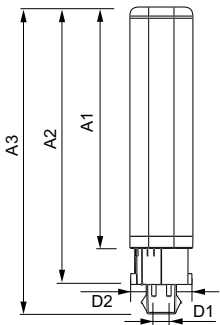

CorePro LED PLC

Versions

Dimensional drawing

Product	D1	D2	A1	A2	A3
CorePro LED PLC CorePro LED PLC 6.5W 840 4P G24q-2	24.3 mm	28.4 mm	105.8 mm	125 mm	140.6 mm
CorePro LED PLC CorePro LED PLC 6.5W 830 4P G24q-2	24.3 mm	28.4 mm	105.8 mm	125 mm	140.6 mm

Product	D1	D2	A1	A2	A3
CorePro LED PLC CorePro LED PLC 9W 830 4P G24q-3	24.3 mm	28.4 mm	128.8 mm	148 mm	163.6 mm
CorePro LED PLC CorePro LED PLC 9W 840 4P G24q-3	24.3 mm	28.4 mm	128.8 mm	148 mm	163.6 mm

Dimensional drawing

Product	D1	D2	A1	A2	A3
CorePro LED PLC LED PLC 8.5W 865 2P G24d-3	24.3 mm	28.4 mm	128.8 mm	148 mm	170.6 mm
CorePro LED PLC LED PLC 8.5W 840 2P G24d-3	24.3 mm	28.4 mm	128.8 mm	148 mm	170.6 mm
CorePro LED PLC LED PLC 8.5W 830 2P G24d-3	24.3 mm	28.4 mm	128.8 mm	148 mm	170.6 mm