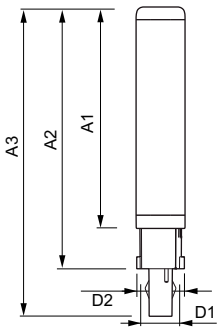

CorePro LED PLC

Versions

Dimensional drawing

Product	D1	D2	A1	A2	A3
CorePro LED PLC CorePro LED PLC 6.5W 840 4P G24q-2	24.3 mm	28.4 mm	105.8 mm	125 mm	140.6 mm
CorePro LED PLC CorePro LED PLC 6.5W 830 4P G24q-2	24.3 mm	28.4 mm	105.8 mm	125 mm	140.6 mm

Product	D1	D2	A1	A2	A3
CorePro LED PLC CorePro LED PLC 9W 830 4P G24q-3	24.3 mm	28.4 mm	128.8 mm	148 mm	163.6 mm
CorePro LED PLC CorePro LED PLC 9W 840 4P G24q-3	24.3 mm	28.4 mm	128.8 mm	148 mm	163.6 mm

Dimensional drawing

Product	D1	D2	A1	A2	A3
CorePro LED PLC LED PLC 8.5W 865 2P G24d-3	24.3 mm	28.4 mm	128.8 mm	148 mm	170.6 mm
CorePro LED PLC LED PLC 8.5W 840 2P G24d-3	24.3 mm	28.4 mm	128.8 mm	148 mm	170.6 mm
CorePro LED PLC LED PLC 8.5W 830 2P G24d-3	24.3 mm	28.4 mm	128.8 mm	148 mm	170.6 mm