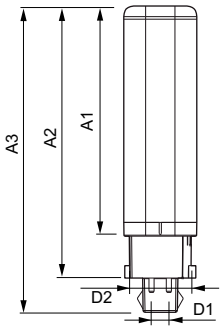

CorePro LED PLC

Versions

Dimensional drawing

Product	D1	D2	A1	A2	A3
CorePro LED PLC CorePro LED PLC 6.5W 840 4P G24q-2	24.3 mm	28.4 mm	105.8 mm	125 mm	140.6 mm
CorePro LED PLC CorePro LED PLC 6.5W 830 4P G24q-2	24.3 mm	28.4 mm	105.8 mm	125 mm	140.6 mm

Product	D1	D2	A1	A2	A3
CorePro LED PLC CorePro LED PLC 9W 830 4P G24q-3	24.3 mm	28.4 mm	128.8 mm	148 mm	163.6 mm
CorePro LED PLC CorePro LED PLC 9W 840 4P G24q-3	24.3 mm	28.4 mm	128.8 mm	148 mm	163.6 mm

Dimensional drawing

Product	D1	D2	A1	A2	A3
CorePro LED PLC LED PLC 8.5W 865 2P G24d-3	24.3 mm	28.4 mm	128.8 mm	148 mm	170.6 mm
CorePro LED PLC LED PLC 8.5W 840 2P G24d-3	24.3 mm	28.4 mm	128.8 mm	148 mm	170.6 mm
CorePro LED PLC LED PLC 8.5W 830 2P G24d-3	24.3 mm	28.4 mm	128.8 mm	148 mm	170.6 mm