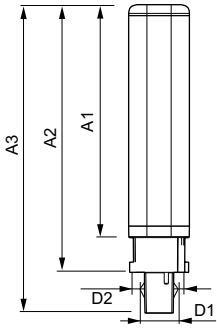

CorePro LED PLC

Versions

Dimensional drawing

Product	D1	D2	A1	A2	A3
CorePro LED PLC CorePro LED PLC 6.5W 840 4P G24q-2	24.3 mm	28.4 mm	105.8 mm	125 mm	140.6 mm
CorePro LED PLC CorePro LED PLC 6.5W 830 4P G24q-2	24.3 mm	28.4 mm	105.8 mm	125 mm	140.6 mm

Product	D1	D2	A1	A2	A3
CorePro LED PLC CorePro LED PLC 9W 830 4P G24q-3	24.3 mm	28.4 mm	128.8 mm	148 mm	163.6 mm
CorePro LED PLC CorePro LED PLC 9W 840 4P G24q-3	24.3 mm	28.4 mm	128.8 mm	148 mm	163.6 mm

Dimensional drawing

Product	D1	D2	A1	A2	A3
CorePro LED PLC LED PLC 8.5W 865 2P G24d-3	24.3 mm	28.4 mm	128.8 mm	148 mm	170.6 mm
CorePro LED PLC LED PLC 8.5W 840 2P G24d-3	24.3 mm	28.4 mm	128.8 mm	148 mm	170.6 mm
CorePro LED PLC LED PLC 8.5W 830 2P G24d-3	24.3 mm	28.4 mm	128.8 mm	148 mm	170.6 mm