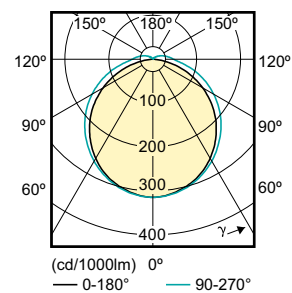

Order Code	Full Product Name	Färgkod (nom)	Korrelerad		Ljusflöde (märkevärde)
			färgtemperatur	Ljusflöde (nom)	
	6.5W 830 2P G24d-2				
54129600	CorePro LED PLC CorePro LED PLC 6.5W 840 2P G24d-2	840	4000 K	700 lm	700 lm
70659600	CorePro LED PLC CorePro LED PLC 4.5W 830 2P G24d-1	830	3000 K	475 lm	475 lm
70661900	CorePro LED PLC CorePro LED PLC 4.5W 840 2P G24d-1	840	4000 K	500 lm	500 lm
70663300	CorePro LED PLC CorePro LED PLC 4.5W 830 4P G24q-1	830	3000 K	475 lm	475 lm
70665700	CorePro LED PLC CorePro LED PLC 4.5W 840 4P G24q-1	840	4000 K	500 lm	500 lm

Temperatur

Order Code	Full Product Name	T-Case max. (nom)
54115900	CorePro LED PLC CorePro LED PLC 9W 830 4P G24q-3	76 °C
54117300	CorePro LED PLC CorePro LED PLC 9W 840 4P G24q-3	76 °C
54119700	CorePro LED PLC CorePro LED PLC 6.5W 830 4P G24q-2	66 °C
54121000	CorePro LED PLC CorePro LED PLC 6.5W 840 4P G24q-2	66 °C
54123400	CorePro LED PLC CorePro LED PLC 8.5W 830 2P G24d-3	75 °C
54125800	CorePro LED PLC CorePro LED PLC 8.5W 840 2P G24d-3	75 °C
54127200	CorePro LED PLC CorePro LED PLC 6.5W 830 2P G24d-2	65 °C
54129600	CorePro LED PLC CorePro LED PLC 6.5W 840 2P G24d-2	65 °C
70659600	CorePro LED PLC CorePro LED PLC 4.5W 830 2P G24d-1	60 °C
70661900	CorePro LED PLC CorePro LED PLC 4.5W 840 2P G24d-1	60 °C
70663300	CorePro LED PLC CorePro LED PLC 4.5W 830 4P G24q-1	60 °C

Order Code	Full Product Name	T-Case max. (nom)
70665700	CorePro LED PLC CorePro LED PLC 4.5W 840 4P G24q-1	60 °C