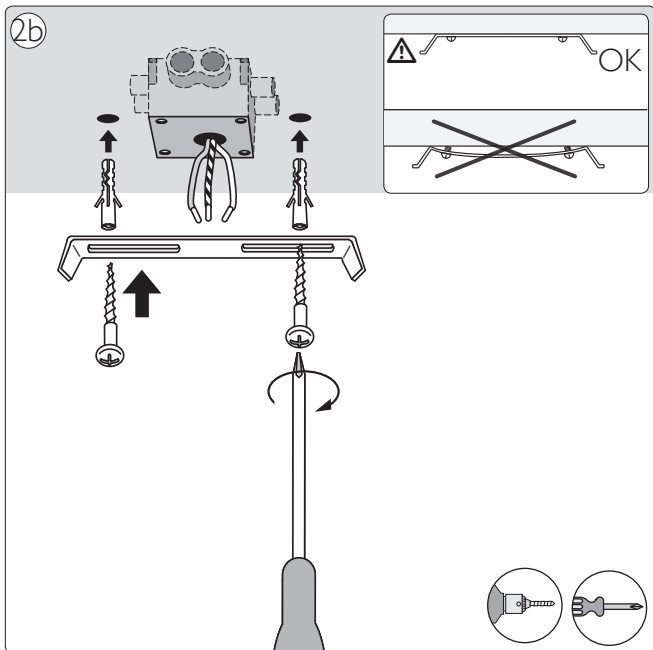

# PHILIPS

Incl.

12 x Luxeon Rebel  
Powered

Excl.

**B**

Philips Lighting Contact Centre  
Int. Business Reply Service  
I.B.R.S. / C.C.R.I. Numéro 10461  
5600 VB Eindhoven  
Pays-Bas / The Netherlands

[www.philips.com/homelighting](http://www.philips.com/homelighting)  
☎ +800 7445 4775