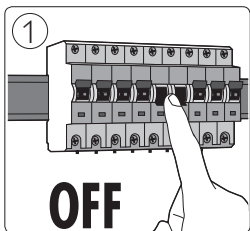

# PHILIPS

Incl.

12 x Luxeon Rebel  
Powered

Excl.

**B**

Philips Lighting Contact Centre  
Int. Business Reply Service  
I.B.R.S. / C.C.R.I. Numéro 10461  
5600 VB Eindhoven  
Pays-Bas / The Netherlands

[www.philips.com/homelighting](http://www.philips.com/homelighting)  
☎ +800 7445 4775