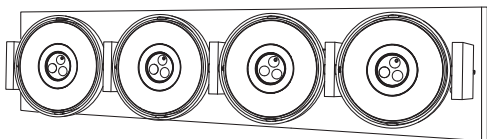

# PHILIPS

Incl.

12 x Luxeon Rebel  
Powered

Excl.

**B**

Philips Lighting Contact Centre  
Int. Business Reply Service  
I.B.R.S. / C.C.R.I. Numéro 10461  
5600 VB Eindhoven  
Pays-Bas / The Netherlands

[www.philips.com/homelighting](http://www.philips.com/homelighting)  
☎ +800 7445 4775