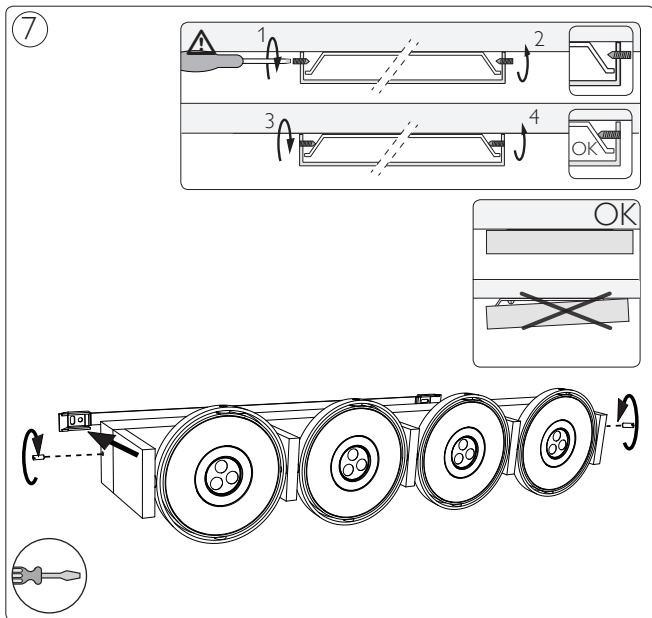

# PHILIPS

Incl.

12 x Luxeon Rebel  
Powered

Excl.

**B**

Philips Lighting Contact Centre  
Int. Business Reply Service  
I.B.R.S. / C.C.R.I. Numéro 10461  
5600 VB Eindhoven  
Pays-Bas / The Netherlands

[www.philips.com/homelighting](http://www.philips.com/homelighting)  
☎ +800 7445 4775