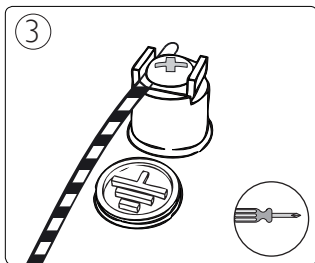

# PHILIPS

Incl.

12 x Luxeon Rebel  
Powered

Excl.

**B**

Philips Lighting Contact Centre  
Int. Business Reply Service  
I.B.R.S. / C.C.R.I. Numéro 10461  
5600 VB Eindhoven  
Pays-Bas / The Netherlands

[www.philips.com/homelighting](http://www.philips.com/homelighting)  
☎ +800 7445 4775