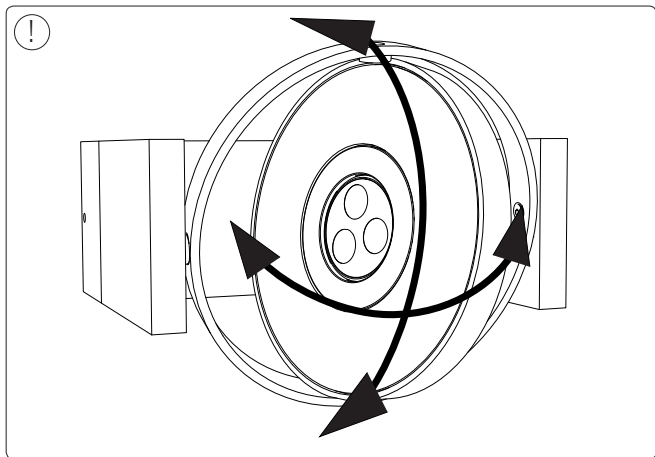

# PHILIPS

Incl.

12 x Luxeon Rebel  
Powered

Excl.

**B**

Philips Lighting Contact Centre  
Int. Business Reply Service  
I.B.R.S. / C.C.R.I. Numéro 10461  
5600 VB Eindhoven  
Pays-Bas / The Netherlands

[www.philips.com/homelighting](http://www.philips.com/homelighting)  
☎ +800 7445 4775