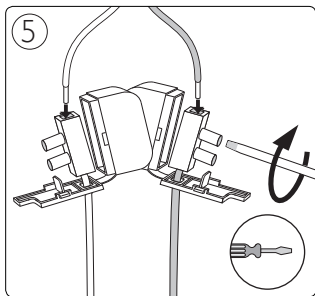

# PHILIPS

Incl.

12 x Luxeon Rebel  
Powered

Excl.

**B**

Philips Lighting Contact Centre  
Int. Business Reply Service  
I.B.R.S. / C.C.R.I. Numéro 10461  
5600 VB Eindhoven  
Pays-Bas / The Netherlands

[www.philips.com/homelighting](http://www.philips.com/homelighting)  
☎ +800 7445 4775