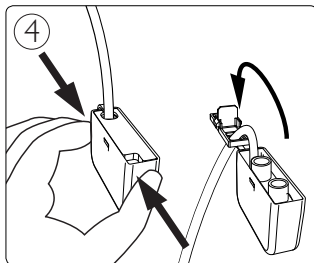

# PHILIPS

Incl.

12 x Luxeon Rebel  
Powered

Excl.

**B**

Philips Lighting Contact Centre  
Int. Business Reply Service  
I.B.R.S. / C.C.R.I. Numéro 10461  
5600 VB Eindhoven  
Pays-Bas / The Netherlands

[www.philips.com/homelighting](http://www.philips.com/homelighting)  
☎ +800 7445 4775