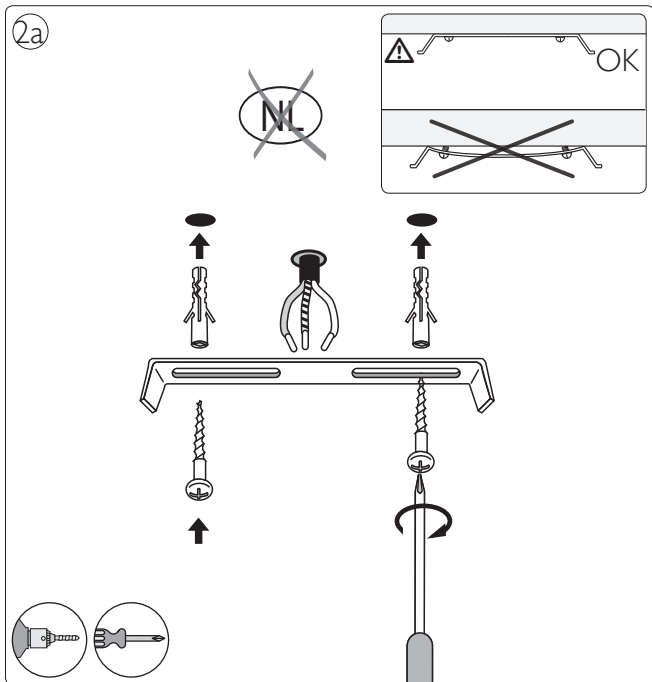

# PHILIPS

Incl.

12 x Luxeon Rebel  
Powered

Excl.

**B**

Philips Lighting Contact Centre  
Int. Business Reply Service  
I.B.R.S. / C.C.R.I. Numéro 10461  
5600 VB Eindhoven  
Pays-Bas / The Netherlands

[www.philips.com/homelighting](http://www.philips.com/homelighting)  
☎ +800 7445 4775