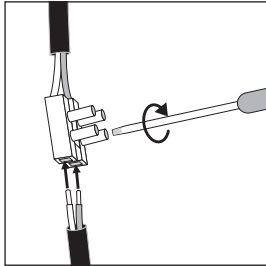

4

not included