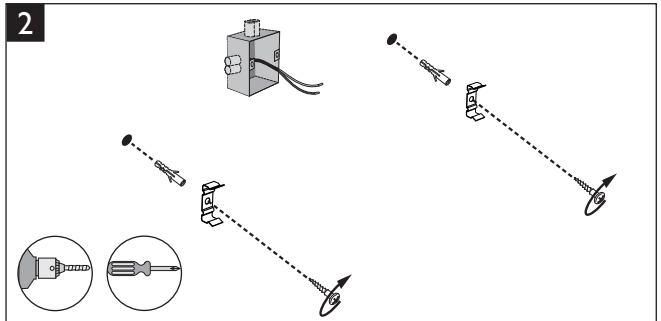

04- The product is only suitable for mounting on the wall.

05- Protection class II: the product or component is provided with double or reinforced insulation.

06- Strip the wire as indicated on the icon.

07- Y-connection: In case of damage to the wire, it has to be replaced only by the manufacturer, distributor or by an expert, to avoid risks.

08- The light source of this luminaire is not replaceable; when the light source reaches its end of life the whole luminaire shall be replaced.