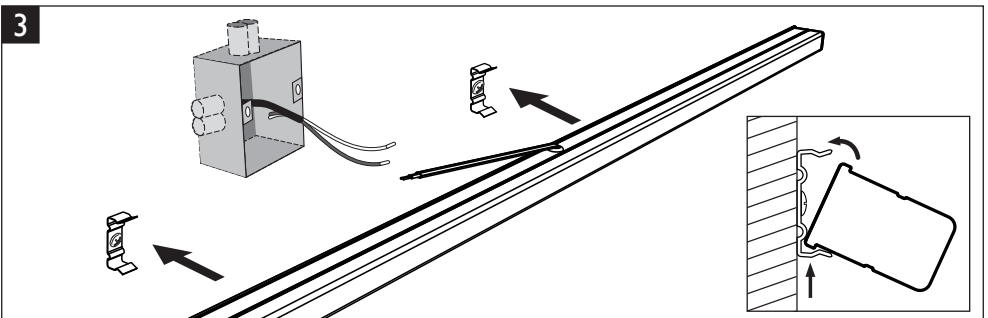

04- The product is only suitable for mounting on the wall.

05- Protection class II: the product or component is provided with double or reinforced insulation.

06- Strip the wire as indicated on the icon.

07- Y-connection: In case of damage to the wire, it has to be replaced only by the manufacturer, distributor or by an expert, to avoid risks.

08- The light source of this luminaire is not replaceable; when the light source reaches its end of life the whole luminaire shall be replaced.