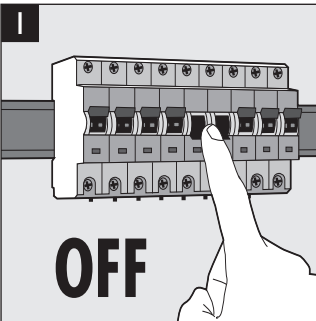

04- The product is only suitable for mounting on the wall.

05- Protection class II: the product or component is provided with double or reinforced insulation.

06- Strip the wire as indicated on the icon.

07- Y-connection: In case of damage to the wire, it has to be replaced only by the manufacturer, distributor or by an expert, to avoid risks.

08- The light source of this luminaire is not replaceable; when the light source reaches its end of life the whole luminaire shall be replaced.