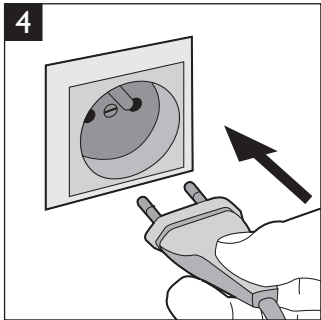

# PHILIPS

4404.029.0637 I

Last update: 14/09/16

PHILIPS LIGHTING (CHINA) INVESTMENT CO., LTD.  
BUILDING NO. 9, LANE 888, TIANLIN ROAD,  
MINHANG DISTRICT, SHANGHAI, CHINA, 200233  
飞利浦照明(中国)投资有限公司  
中国上海市闵行区田林路888弄9号楼, 邮编: 200233