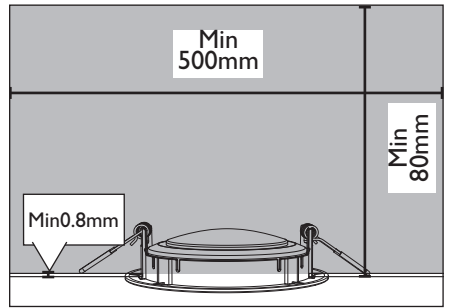

PHILIPS

4404.029.0666 I
Last update: 10/20/16

PHILIPS

PHILIPS LIGHTING (CHINA) INVESTMENT CO., LTD.
BUILDING NO. 9, LANE 888, TIANLIN ROAD,
MINHANG DISTRICT, SHANGHAI, CHINA, 200233
飞利浦照明（中国）投资有限公司
中国上海市闵行区田林路888弄9号楼，邮编：200233