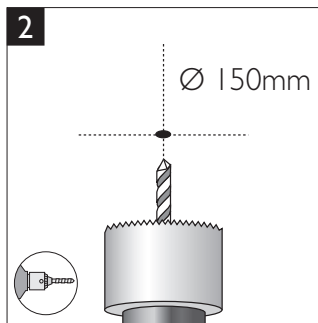

PHILIPS

4404.029.0666 I
Last update: 10/20/16

PHILIPS

PHILIPS LIGHTING (CHINA) INVESTMENT CO., LTD.
BUILDING NO. 9, LANE 888, TIANLIN ROAD,
MINHANG DISTRICT, SHANGHAI, CHINA, 200233
飞利浦照明（中国）投资有限公司
中国上海市闵行区田林路888弄9号楼，邮编：200233