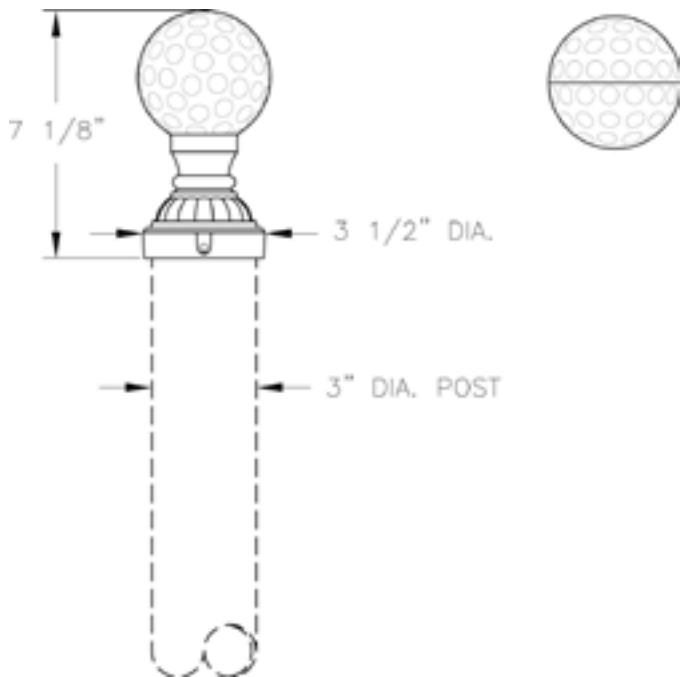

### Ordering Guide

Example: PC26 ABS

Product Code	PC26	Post Cap
<b>Finish</b>	ABS	Antique Brass
	ACP	Antique Copper
	ARD	Antique Red
	ASI	Antique Silver
	BLK	Black
	BRN	Brown
	BRZ	Bronze
	FGN	Forest Green
	GRA	Granite
	IRN	Ironstone
	RBZ	Rustic Bronze
	SRT	Shadow Rust
	VBZ	Verde Bronze
	VCP	Verde Copper
	VGN	Verde
	VTC	Vintage Copper
	WBZ	Weathered Bronze
	WHT	White

**MOUNTING:**

Mount atop 3" dia. post.

**Height:** 7 1/8"  
**Width:** 3 1/2"