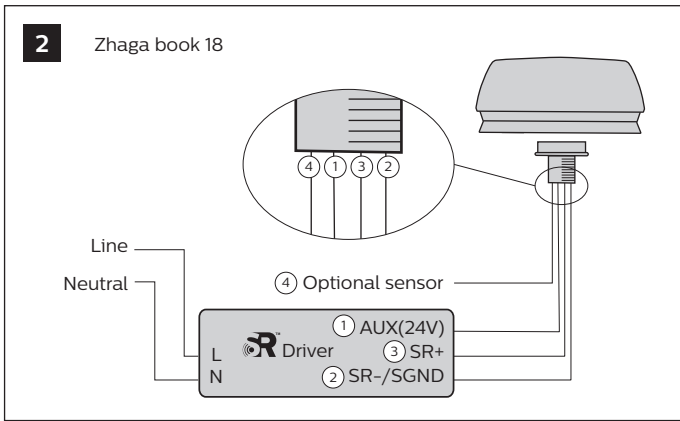

Installationsanweisungen
インストール手順

安裝指示书
إرشادات التركيب

LLC7271 CityTouch OLC COM SR Light Grey

LLC7270

1 ⚠ Warning

Hereby, Signify declares that the radio equipment types LLC7270, LLC7271 are in compliance with Directive 2014/53/EU. The full text of the EU declaration of conformity is available at the following internet address: <http://www.philips.com/red>