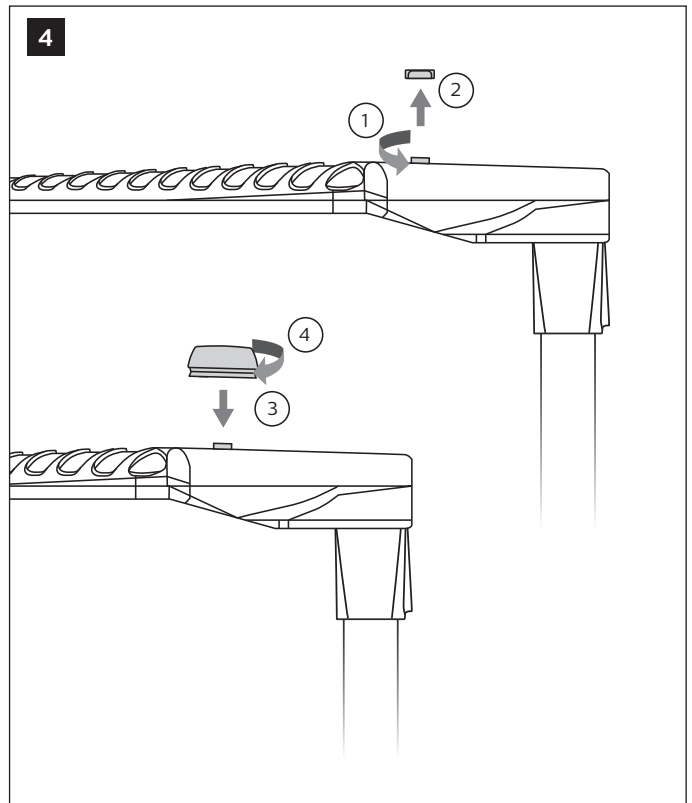

Installationsanweisungen
インストール手順

安裝指示书
إرشادات التركيب

LLC7271 CityTouch OLC COM SR Light Grey

LLC7270

1 ⚠ Warning

Hereby, Signify declares that the radio equipment types LLC7270, LLC7271 are in compliance with Directive 2014/53/EU. The full text of the EU declaration of conformity is available at the following internet address: <http://www.philips.com/red>