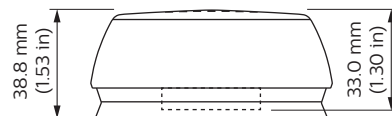

Installationsanweisungen
インストール手順

安裝指示书
إرشادات التركيب

LLC7271 CityTouch OLC COM SR Light Grey

LLC7270

1 ⚠ Warning

Hereby, Signify declares that the radio equipment types LLC7270, LLC7271 are in compliance with Directive 2014/53/EU. The full text of the EU declaration of conformity is available at the following internet address: <http://www.philips.com/red>