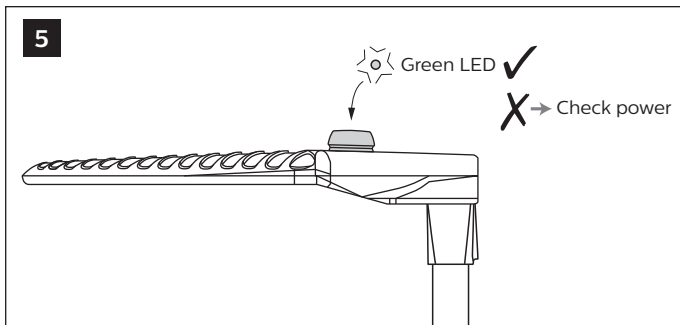

Installationsanweisungen
インストール手順

安裝指示书
إرشادات التركيب

LLC7271 CityTouch OLC COM SR Light Grey

LLC7270

1 ⚠ Warning

Hereby, Signify declares that the radio equipment types LLC7270, LLC7271 are in compliance with Directive 2014/53/EU. The full text of the EU declaration of conformity is available at the following internet address: <http://www.philips.com/red>