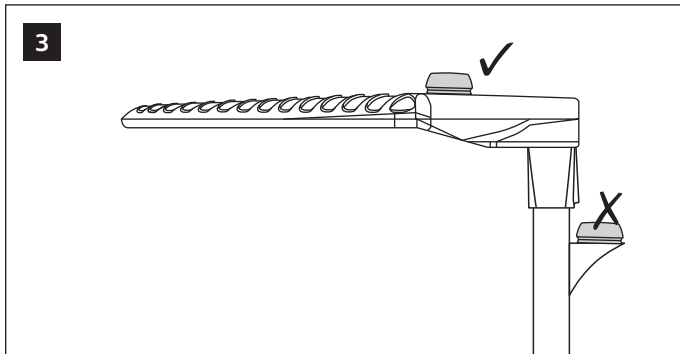

Installationsanweisungen
インストール手順

安裝指示书
إرشادات التركيب

LLC7271 CityTouch OLC COM SR Light Grey

LLC7270

1 ⚠ Warning

Hereby, Signify declares that the radio equipment types LLC7270, LLC7271 are in compliance with Directive 2014/53/EU. The full text of the EU declaration of conformity is available at the following internet address: <http://www.philips.com/red>