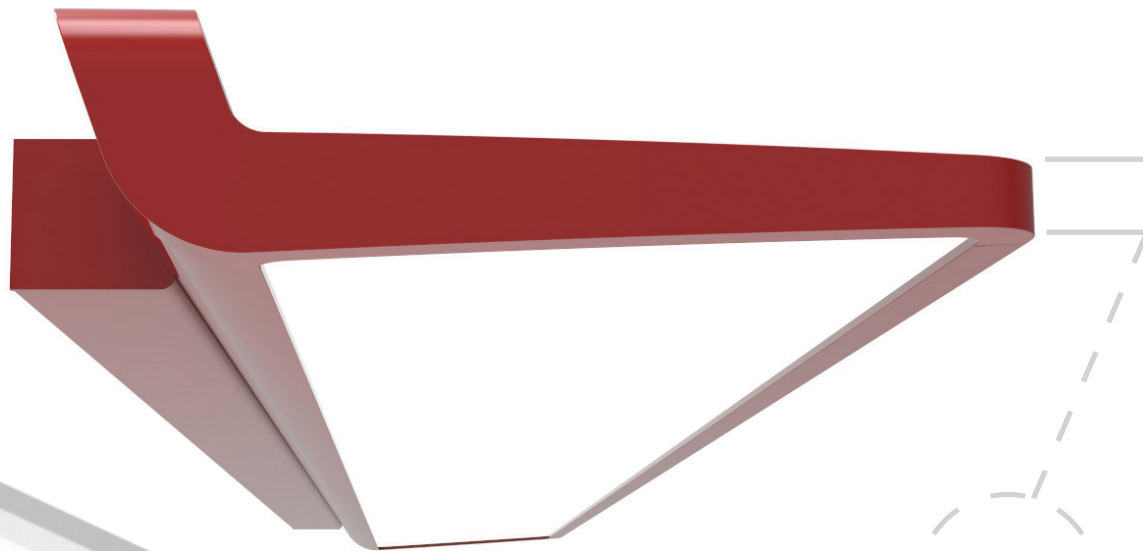

**PHILIPS**  
**LEDALITE**

Linear

EyeLine

suspended & wall

Make the room the view...

# EyeLine... make your space **a destination.**

Stylishly sophisticated, boldly dramatic... **Philips Ledalite EyeLine** is sure to make a statement in any architectural space. Horizontally ultra-thin linear light panels make **EyeLine** appear weightless, and so utterly organic that it becomes a natural design element of the built environment. Providing gentle, glare free illumination, **EyeLine** will startle you with its robust performance, while allowing you to maximize row spacing in large open plan areas, and keep energy densities to a minimum.

# Luxurious design with **EyeLine**

Simple elegance with **EyeLine**

Low-glare comfort with **EyeLine**

4"

suspended version  
4ft standalone or continuous row

wall version

0.5"