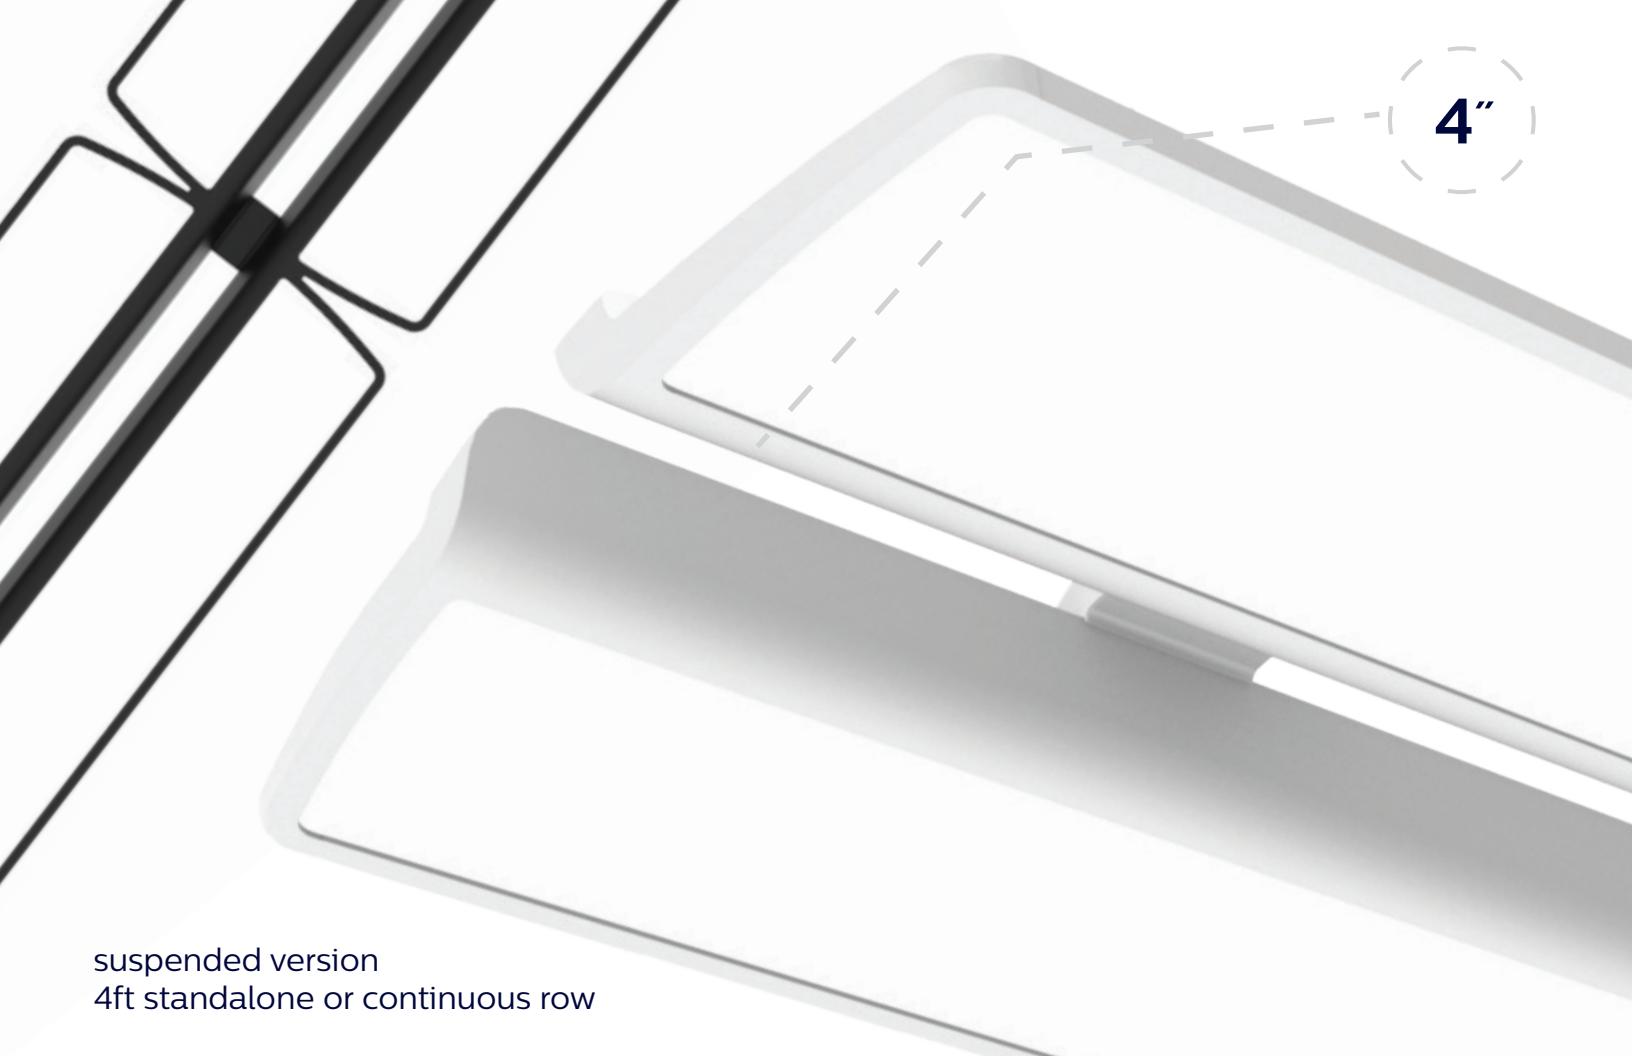

# EyeLine... make your space **a destination.**

Stylishly sophisticated, boldly dramatic... **Philips Ledalite EyeLine** is sure to make a statement in any architectural space. Horizontally ultra-thin linear light panels make **EyeLine** appear weightless, and so utterly organic that it becomes a natural design element of the built environment. Providing gentle, glare free illumination, **EyeLine** will startle you with its robust performance, while allowing you to maximize row spacing in large open plan areas, and keep energy densities to a minimum.

# Luxurious design with **EyeLine**

Simple elegance with **EyeLine**

Low-glare comfort with **EyeLine**

4"

suspended version  
4ft standalone or continuous row

wall version

0.5"

# Welcoming workspaces with **EyeLine**

**Types:** suspended & wall mount,  
direct/indirect

**Lengths:** 4ft modules & continuous row

**Color temps:** 3000, 3500, 4000K  
80 & 90 CRI

**Outputs:** 3400lm (25W)  
4800lm (36W)  
6800lm (54W)