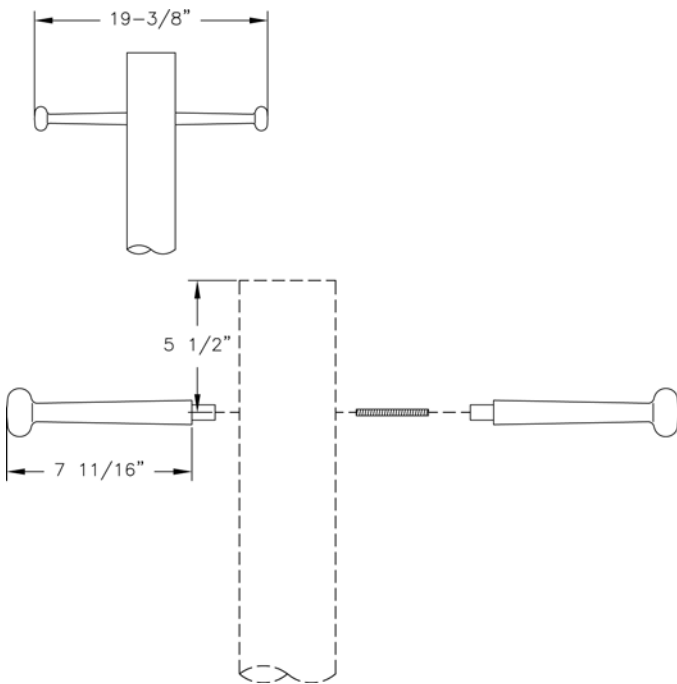

Project: _____

Location: _____

Cat.No: _____

Type: _____

Lamps: _____ Qty: _____

Notes: _____

Ordering Guide

Example: 29-4 ABS

| Product Code | 29-4 | Ladder Rest |
|---------------|------|------------------|
| Finish | ABS | Antique Brass |
| | ACP | Antique Copper |
| | ARD | Antique Red |
| | ASI | Antique Silver |
| | BLK | Black |
| | BRN | Brown |
| | BRZ | Bronze |
| | FGN | Forest Green |
| | GRA | Granite |
| | IRN | Ironstone |
| | RBZ | Rustic Bronze |
| | SRT | Shadow Rust |
| | VBZ | Verde Bronze |
| | VCP | Verde Copper |
| | VGN | Verde |
| | VTC | Vintage Copper |
| | WBZ | Weathered Bronze |
| | WHT | White |

Specifications

CONSTRUCTION:

Cast aluminum ladder rest. 1/4-20 x 3" long all-thread. 4" dia. post must be ordered separately.

FINISH:

Resilient TGIC thermoset polyester powdercoat paint is electrostatically applied to every fixture. Specially formulated for Philips Outdoor Lighting, it provides UV protection, and the highest temperature rating in the industry. In addition to the standard color choices shown, a spectrum of custom colors is available.

Height:

2"

Width:

19 3/8"