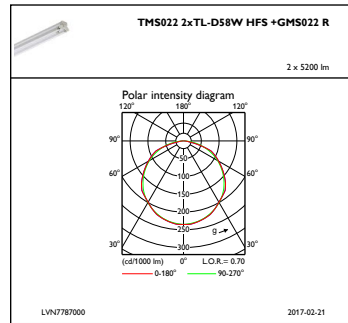

IFPC1_TMS0221xTL-D18WHFS+GMS022R

IFPC1_TMS0222xTL-D58WHFS+GMS022R