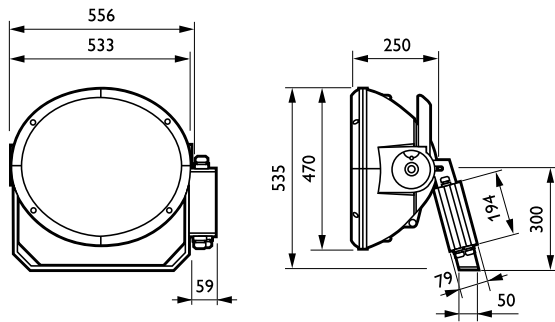

Product data

General Information		Operating and Electrical	
Duplication code	C [China]	Input Voltage	380 to 415 V
Number of light sources	1 [1 pc]	Input Frequency	50 Hz
Lamp family code	MHN-SA [MASTER MHN-SA]	Approval and Application	
Lamp power	2000 W	Ingress protection code	IP65 [Dust penetration-protected, jet-proof]
Compensation circuit	Inductive parallel compensated	Product Data	
Gear	CONV [Conventional]	Full product code	910401642180
Optical cover/lens type	No [-]	Order product name	MVF403 C 1xMHN-SA2000W 380-415V A1
Optic type outdoor	Beam category A1 (A1)		

ArenaVision MVF403 C

EAN/UPC - Product	8718291993414
Order code	910401642180
Numerator - Quantity Per Pack	1
Numerator - Packs per outer box	1
Material Nr. (12NC)	910401642180

Net Weight (Piece)	13.799 kg
--------------------	-----------

Dimensional drawing

MVF403 C