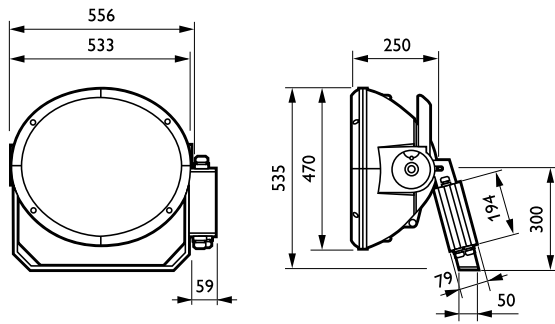

Product data

General Information		Operating and Electrical	
Duplication code	C [China]	Input voltage	380 to 415 V
Number of light sources	1 [1 pc]	Input frequency	50 Hz
Lamp family code	MHN-SA [MASTER MHN-SA]	Approval and Application	
Lamp power	2000 W	Ingress protection code	IP65 [Dust penetration-protected, jet-proof]
Compensation circuit	Inductive parallel compensated	Product Data	
Gear	CONV [Conventional]	Full product code	910401642180
Optical cover/lens type	No [-]	Order product name	MVF403 C 1xMHN-SA2000W 380-415V A1
Outdoor optic type	Beam category A1 (A1)		

ArenaVision MVF403 C

EAN/UPC – product	8718291993414
Order code	910401642180
Numerator – quantity per pack	1
Numerator – packs per outer box	1
Material no. (12NC)	910401642180

Net weight (piece)	13.799 kg
--------------------	-----------

Dimensional drawing

MVF403 C