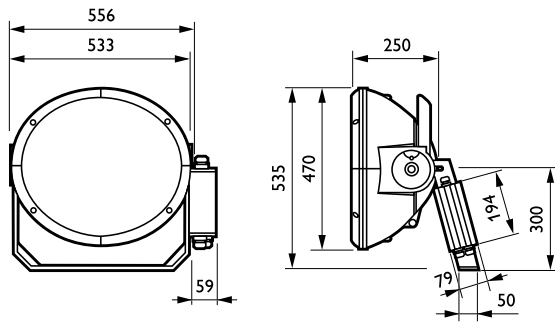

Product data

General Information		Operating and Electrical	
Duplication code	C [China]	Input voltage	380 to 415 V
Number of light sources	1 [1 pc]	Input frequency	50 Hz
Lamp family code	MHN-SA [MASTER MHN-SA]	Approval and Application	
Lamp power	2000 W	Ingress protection code	IP65 [Dust penetration-protected, jet-proof]
Compensation circuit	Inductive parallel compensated	Product Data	
Gear	CONV [Conventional]	Full product code	910401642480
Optical cover/lens type	No [-]	Order product name	MVF403 C 1xMHN-SA2000W 380-415V A5
Outdoor optic type	Beam category A5 (A5)		

ArenaVision MVF403 C

EAN/UPC – product	8718291993445
Order code	910401642480
Numerator – quantity per pack	1
Numerator – packs per outer box	1
Material no. (12NC)	910401642480

Net weight (piece)	13.799 kg
--------------------	-----------

Dimensional drawing

MVF403 C