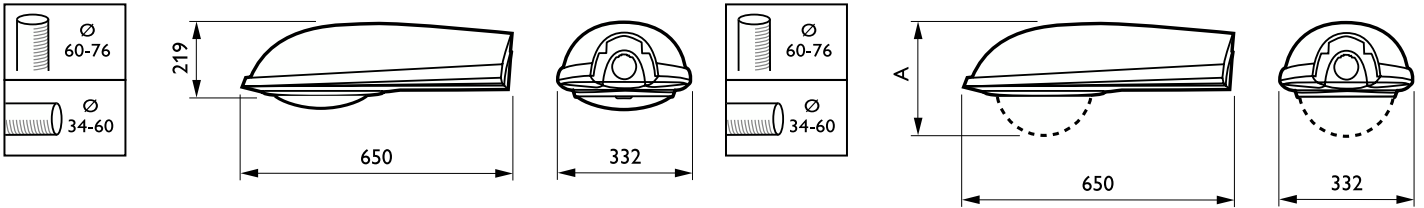

Iridium SGS252/452

EAN/UPC - Case

8711559588582

Dimensional drawing

Product	A
SGS252 SON-T70W I CR GB GR SND	219 mm