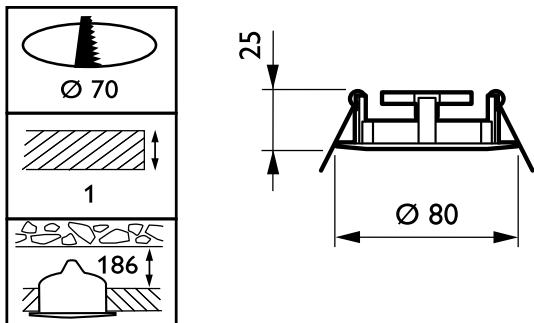

Smart Halogen Downlight QBS020

Dimensional drawing

Smart halogen downlight QBS020