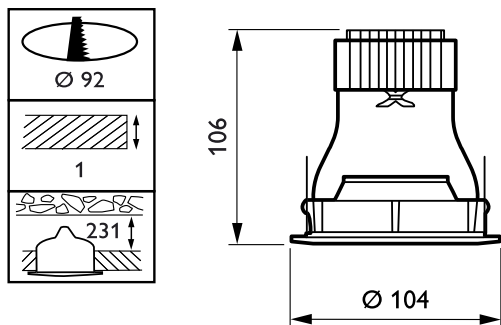

Smart Halogen Downlight QBS020

二维绘图

QBS040 Smart halogen downlight