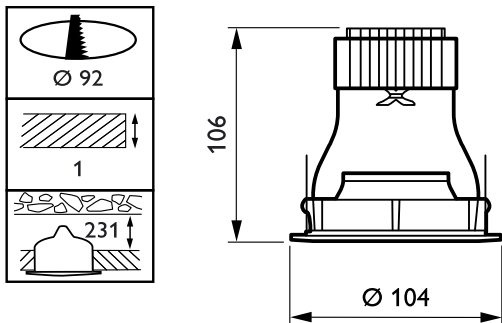

Smart Halogen Downlight QBS020

Dimensional drawing

Smart halogen downlight QBS040